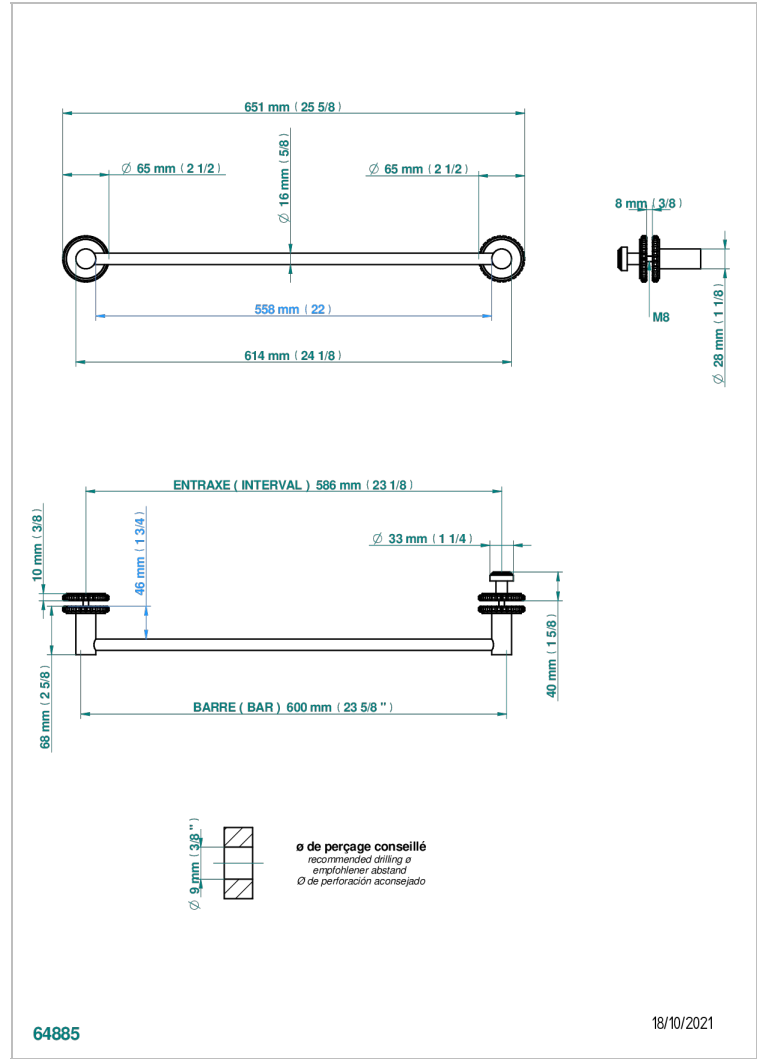

Towel rail with one rail for glass door with knob on side and escutcheon the other side

### CHARACTERISTIC

- System Howlite
- Towel rail with one rail for glass door with knob on side and escutcheon the other side