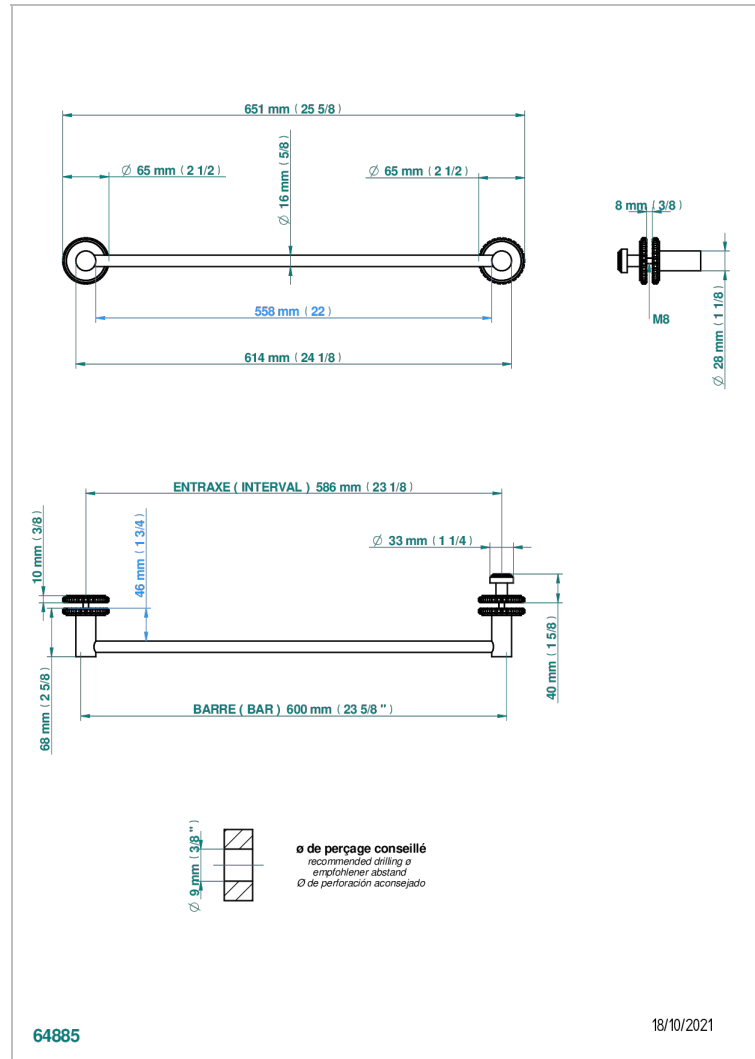

SYSTEM SQUARED METAL WITH LEVER

G9F-514V2

THG[®]
PARIS

Towel rail with one rail for glass door with knob on side and escutcheon the other side

CARACTERÍSTICAS

- System Squared Metal with lever
- Towel rail with one rail for glass door with knob on side and escutcheon the other side