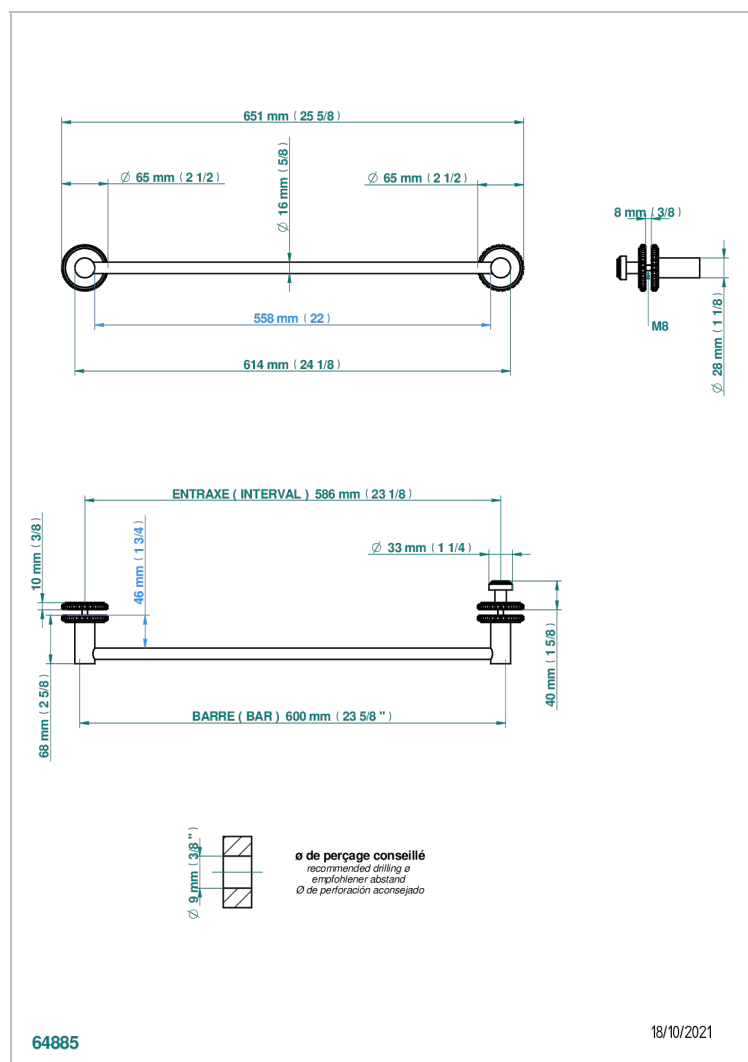

SYSTEM SQUARED METAL WITH LEVER HANDLES

G9F-514V2

Towel rail with one rail for glass door with knob on side and escutcheon the other side

CHARACTERISTIC

- System Squared Metal with lever handles
- Towel rail with one rail for glass door with knob on side and escutcheon the other side