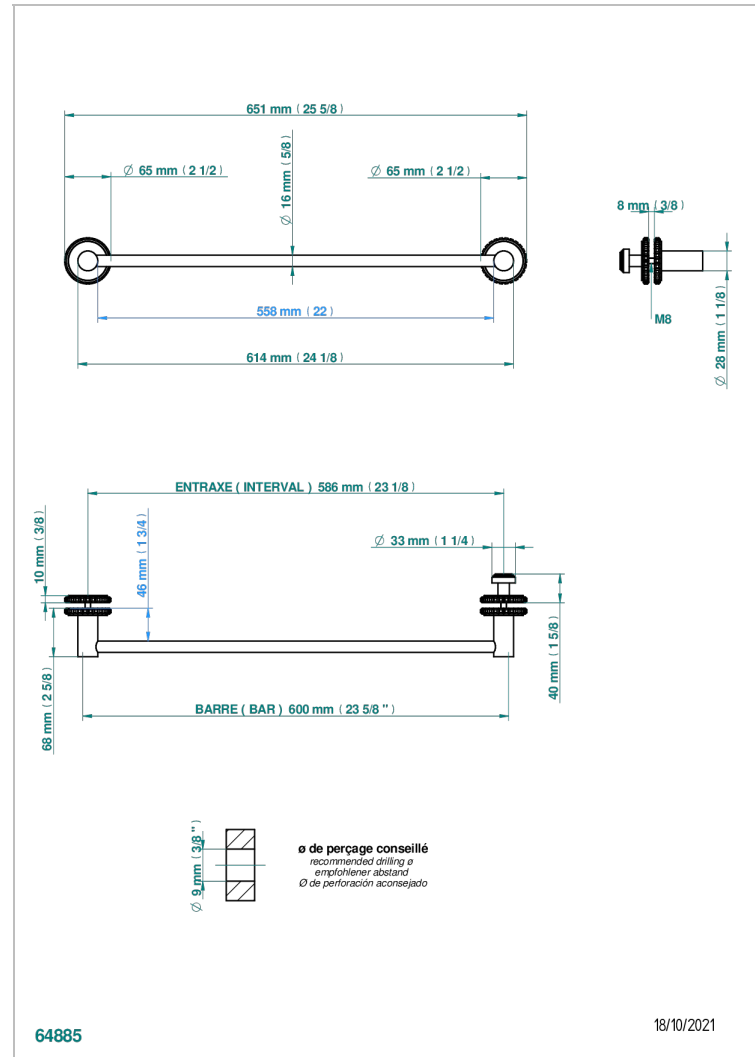

SYSTEM SQUARED METAL

G9E-514V2

THG[®]
PARIS

Towel rail with one rail for glass door with knob on side and escutcheon the other side

CARACTERÍSTICAS

- System Squared Metal
- Towel rail with one rail for glass door with knob on side and escutcheon the other side