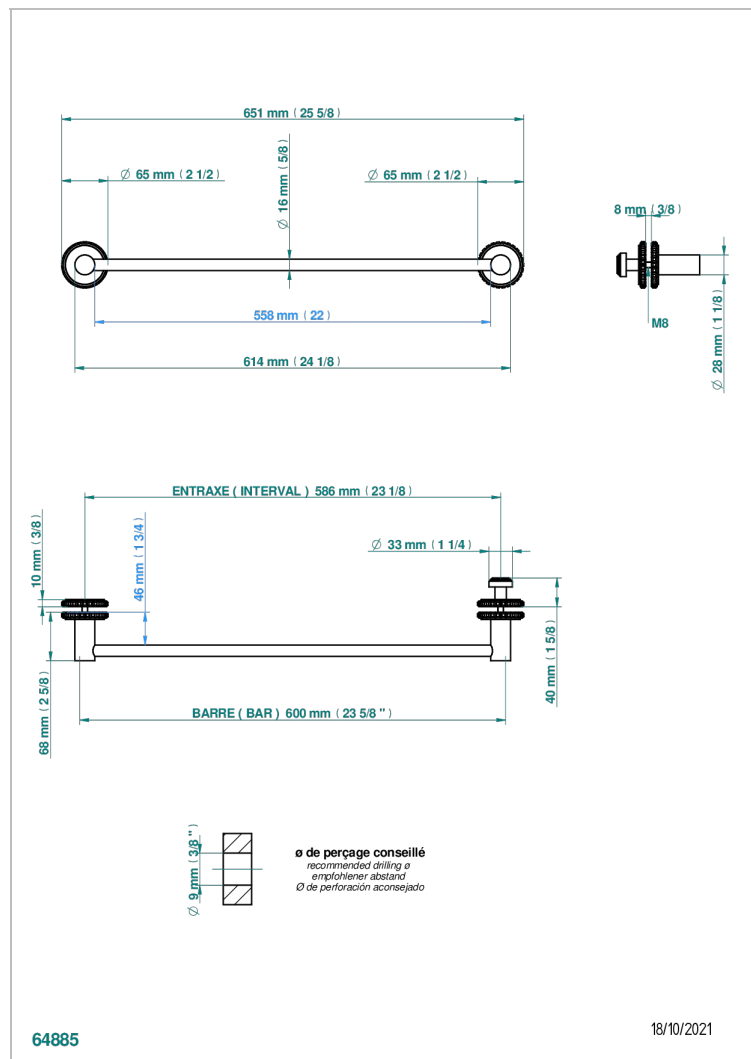

SYSTEM SQUARED METAL

G9E-514V2

THG[®]
PARIS

Towel rail with one rail for glass door with knob on side and escutcheon the other side

CHARACTERISTIC

- System Squared Metal
- Towel rail with one rail for glass door with knob on side and escutcheon the other side