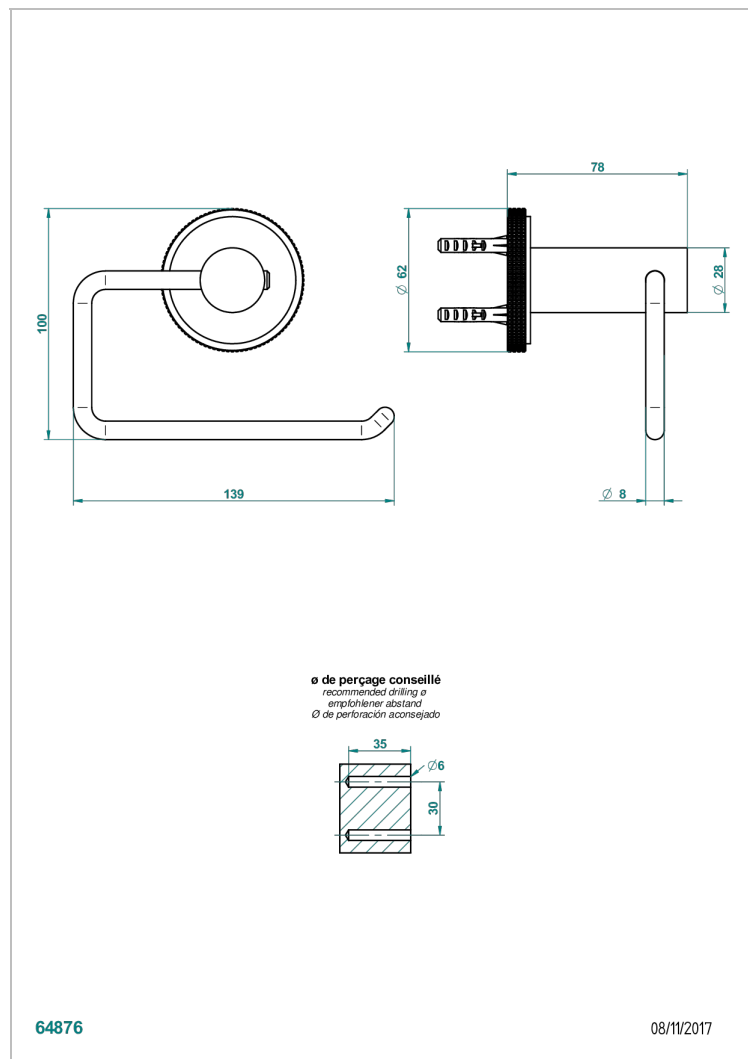

SYSTEM DIAMOND METAL WITH LEVER HANDLES

G9D-538A

Toilet paper holder, single mount without cover

CHARACTERISTIC

- System Diamond Metal with lever handles
- Toilet paper holder, single mount without cover

AVAILABLE FINITIONS