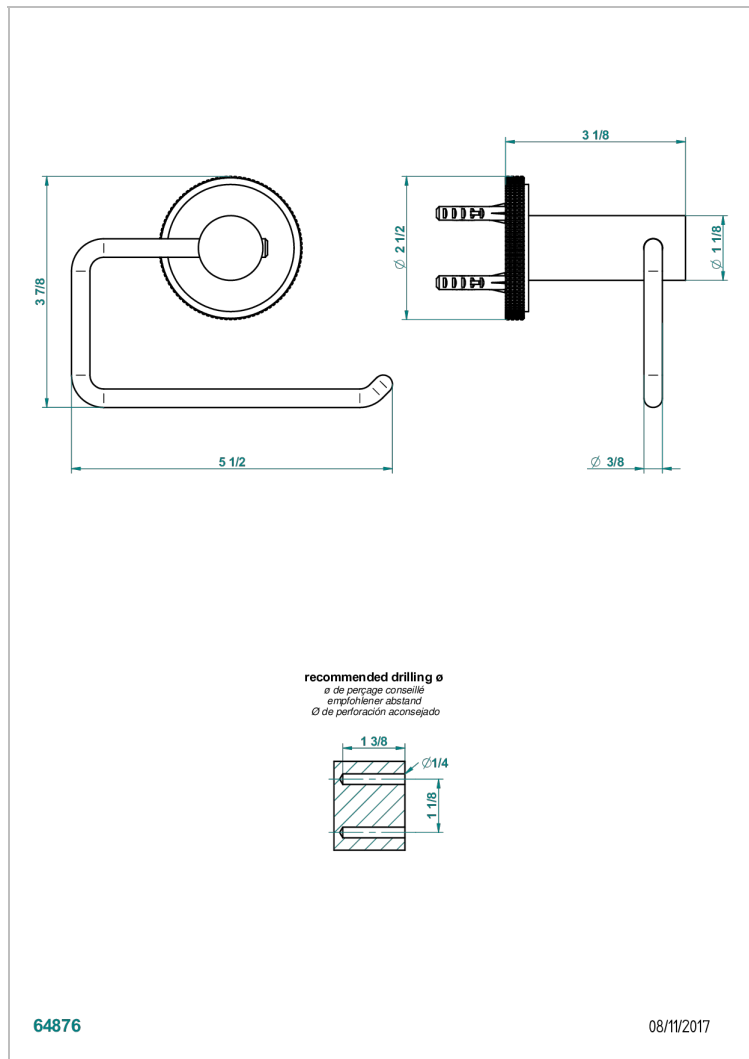

SYSTEM DIAMOND METAL WITH LEVER HANDLES

G9D-538A

Toilet paper holder, single mount without cover

64876

08/11/2017

CHARACTERISTIC

- System Diamond Metal with lever handles
- Toilet paper holder, single mount without cover