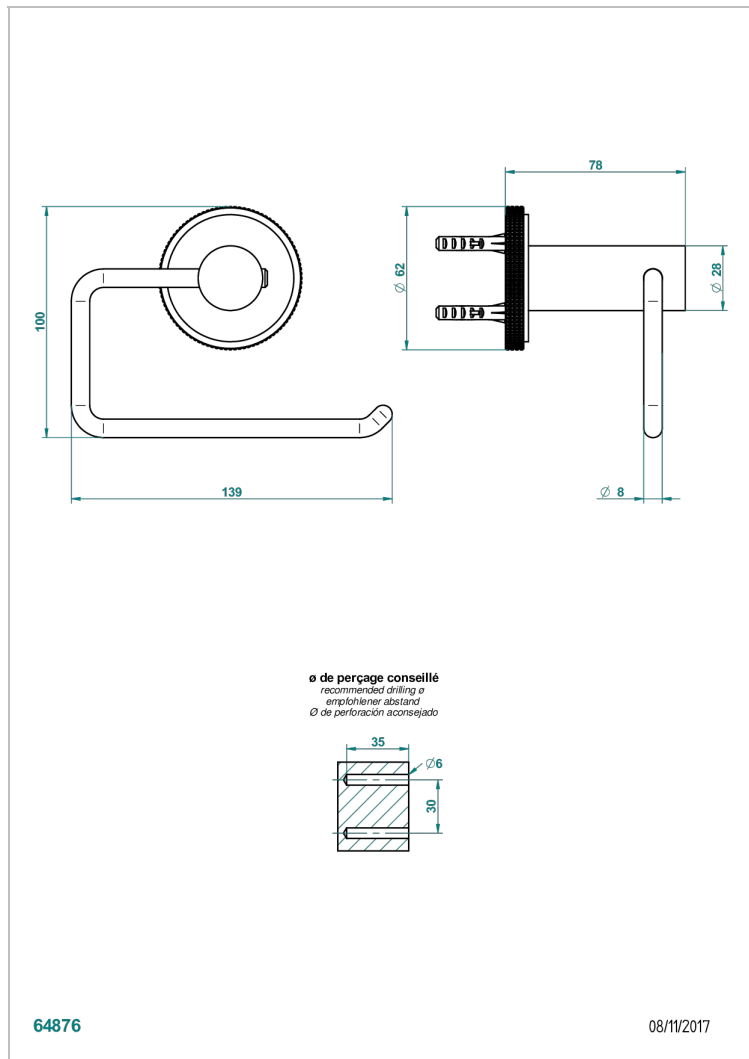

SYSTEM DIAMOND METAL WITH LEVER

G9D-538A

Wall mounted WC paper holder without cover

THG[®]
PARIS

CHARACTERISTIC

- System Diamond Metal with lever
- Wall mounted WC paper holder without cover

AVAILABLE FINITIONS