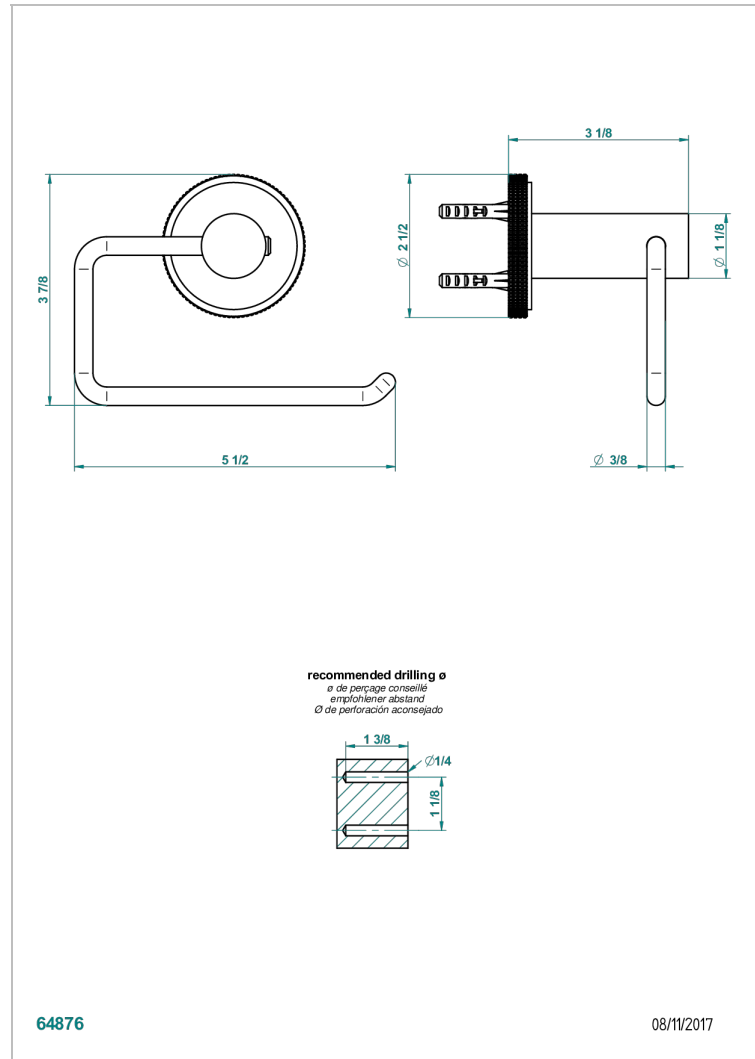

# SYSTEM DIAMOND METAL WITH LEVER

G9D-538A

Wall mounted WC paper holder without cover

THG<sup>®</sup>  
PARIS

## CHARACTERISTIC

- System Diamond Metal with lever
- Wall mounted WC paper holder without cover