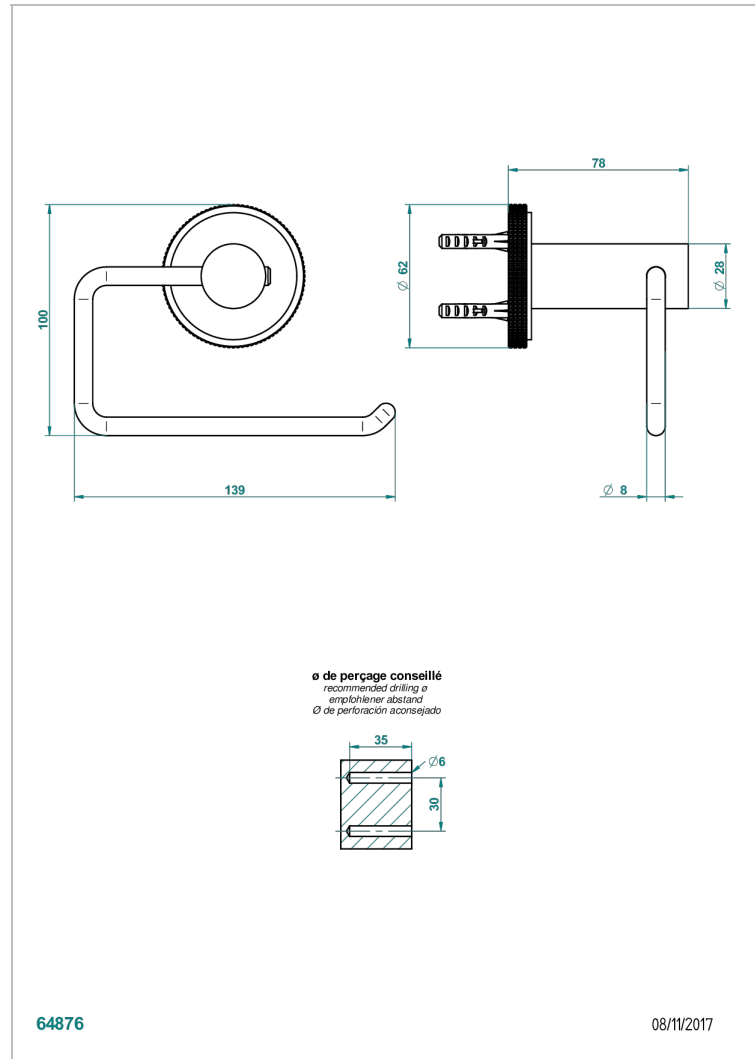

SYSTEM DIAMOND METAL

G9C-538A

Toilet paper holder, single mount without cover

THG[®]
PARIS

64876

08/11/2017

CHARACTERISTIC

- System Diamond Metal
- Toilet paper holder, single mount without cover