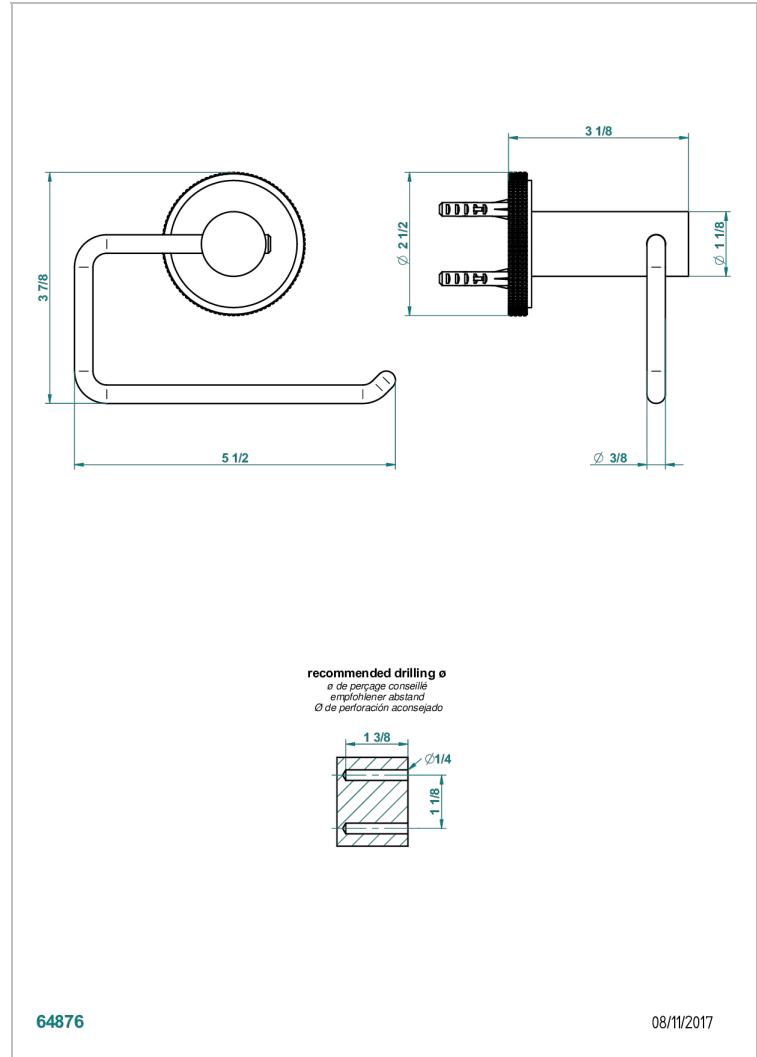

SYSTEM DIAMOND METAL

G9C-538A

Toilet paper holder, single mount without cover

64876

08/11/2017

CHARACTERISTIC

- System Diamond Metal
- Toilet paper holder, single mount without cover

AVAILABLE FINITIONS