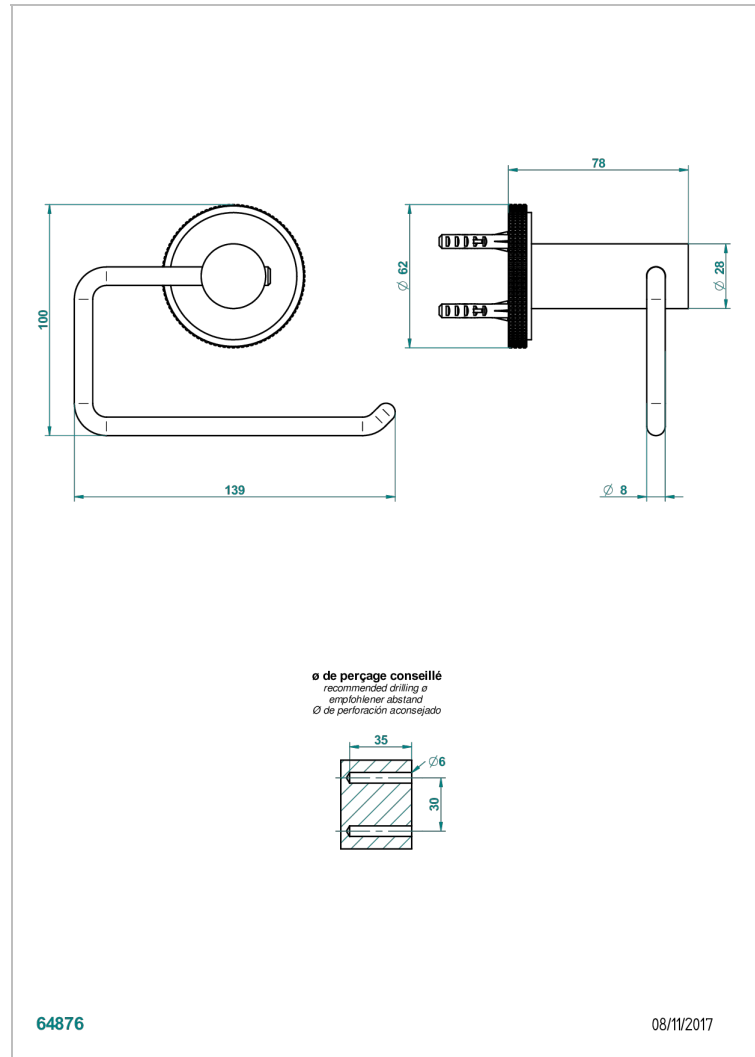

SYSTEM DIAMOND METAL

G9C-538A

Wall mounted WC paper holder without cover

THG[®]
PARIS

CHARACTERISTIC

- System Diamond Metal
- Wall mounted WC paper holder without cover

AVAILABLE FINITIONS

Antique nickel - H28
Black ceram - D30
Blush PVD - H62
Brass color PVD - H49
Brown bronze color PVD - F33
Gold color PVD - H52

Nickel color PVD - H55
Polished chrome (color finish) - A02
Polished chrome with gold inlay - GA1
Polished gold (color finish) - F01
Polished nickel - B01
Soft gold - F30

Soft matt gold - F31
Umber PVD - H66
Varnished matt antique red copper
(color finish) - H07