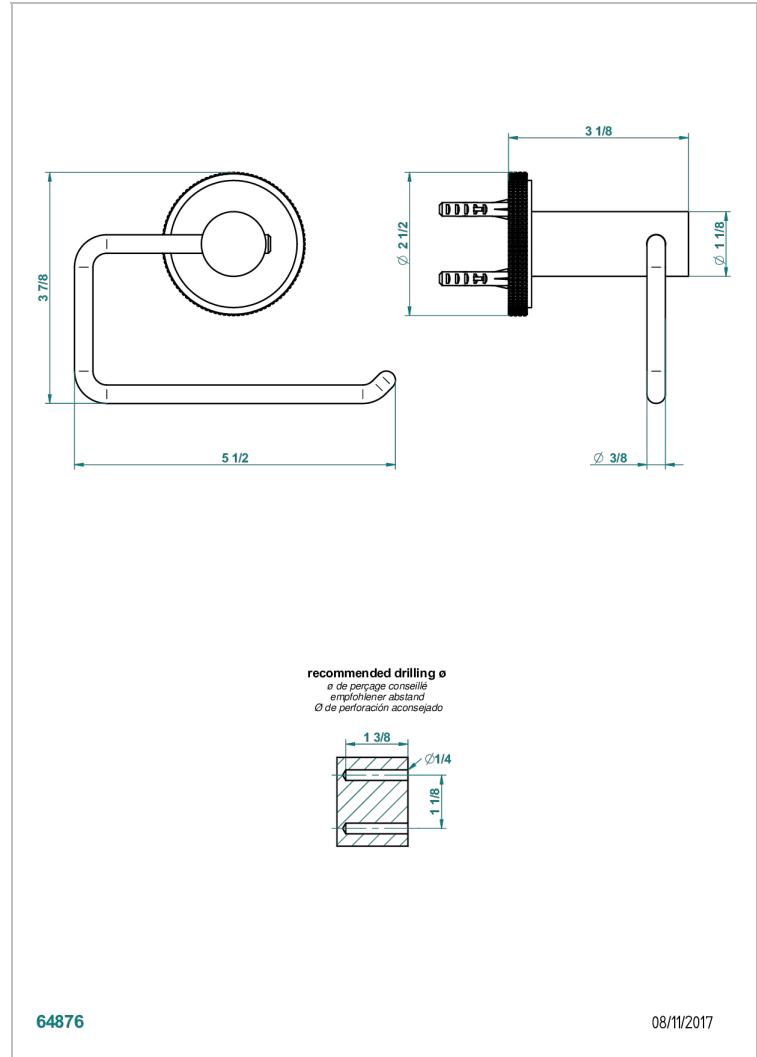

SYSTEM DIAMOND METAL

G9C-538A

Wall mounted WC paper holder without cover

THG[®]
PARIS

CHARACTERISTIC

- System Diamond Metal
- Wall mounted WC paper holder without cover

AVAILABLE FINITIONS

Antique nickel - H28
Black ceram - D30
Blush PVD - H62
Brass color PVD - H49
Brown bronze color PVD - F33
Gold color PVD - H52

Nickel color PVD - H55
Polished chrome (color finish) - A02
Polished chrome with gold inlay - GA1
Polished gold (color finish) - F01
Polished nickel - B01
Soft gold - F30

Soft matt gold - F31
Umber PVD - H66
Varnished matt antique red copper
(color finish) - H07