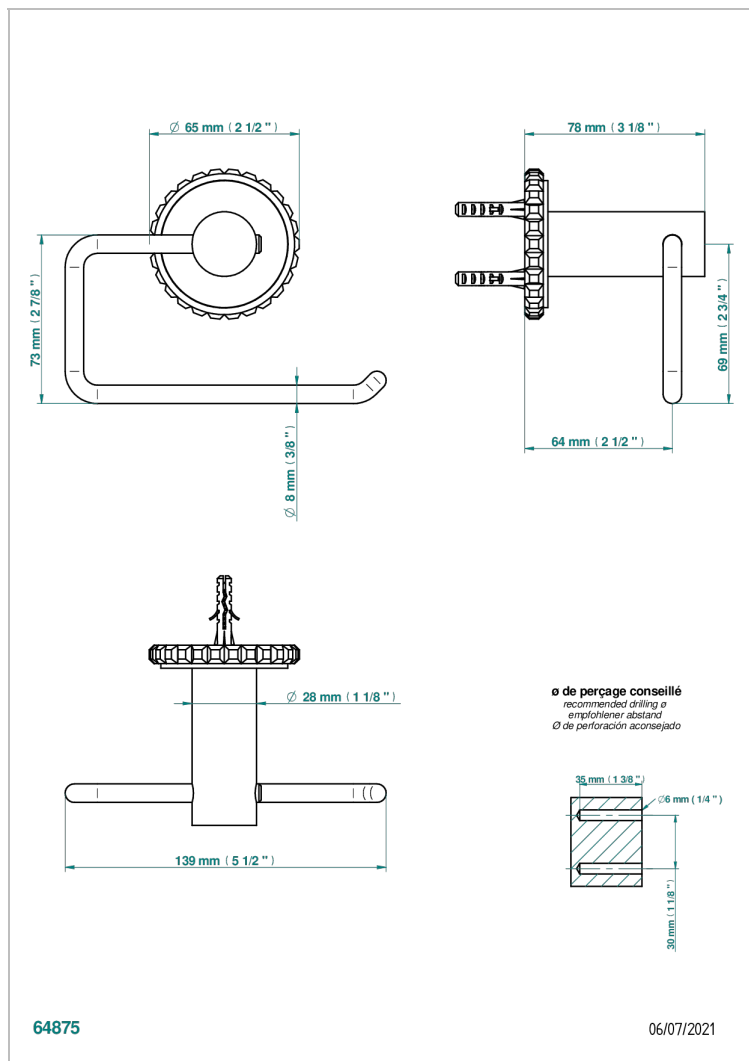

SYSTEM CRYSTAL WITH LEVER HANDLES

G9K-538A

Toilet paper holder, single mount without cover

CHARACTERISTIC

- System Crystal with lever handles
- Toilet paper holder, single mount without cover

AVAILABLE FINITIONS