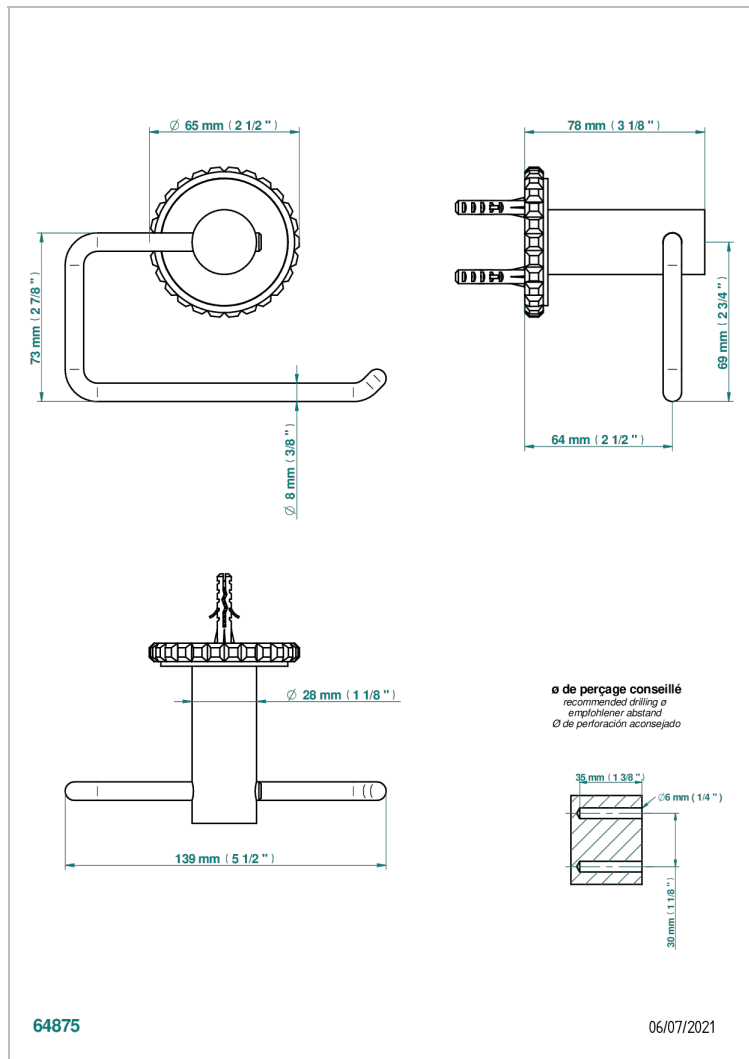

# SYSTEM CRYSTAL WITH LEVER

G9K-538A

Wall mounted WC paper holder without cover

## CHARACTERISTIC

- System Crystal with lever
- Wall mounted WC paper holder without cover