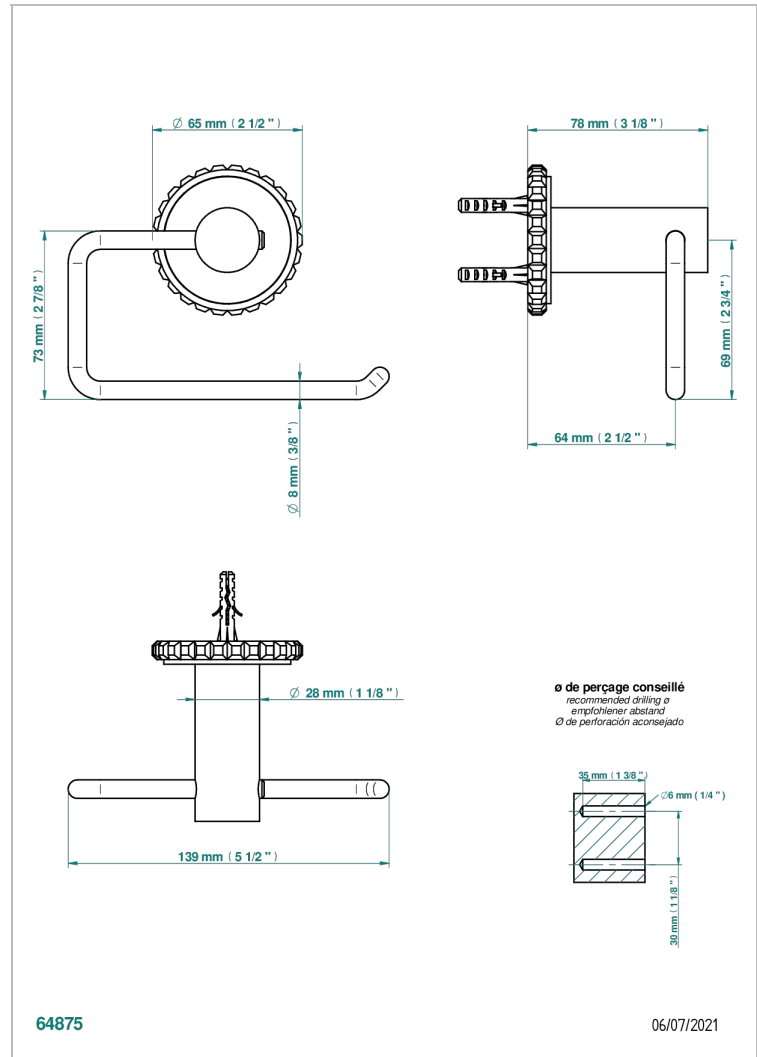

SYSTEM CRYSTAL

G9J-538A

Toilet paper holder, single mount without cover

THG[®]
PARIS

CHARACTERISTIC

- System Crystal
- Toilet paper holder, single mount without cover

AVAILABLE FINITIONS

Black ceram - D30
Blush PVD - H62
Brass color PVD - H49
Brown bronze color PVD - F33
Chrome polished - A02
Copper antique matt, coated - H07

Matt nickel (American satin) - C01
Matt nickel color PVD - H56
Nickel antique / Sovereign - H28
Nickel color PVD - H55
Nickel polished - B01
Soft gold - F30

Soft matt gold - F31
Umber PVD - H66