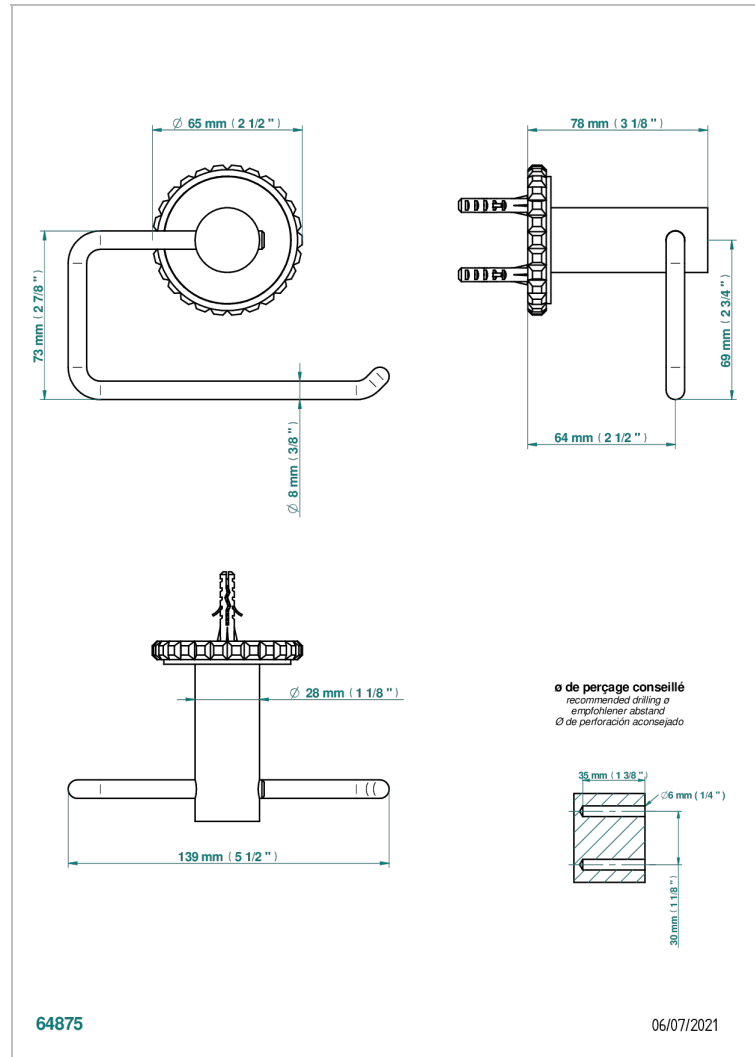

# SYSTEM CRYSTAL

G9J-538A

Wall mounted WC paper holder without cover

## CHARACTERISTIC

- System Crystal
- Wall mounted WC paper holder without cover

## AVAILABLE FINITIONS

Antique nickel - H28  
Black ceram - D30  
Blush PVD - H62  
Brass color PVD - H49  
Brown bronze color PVD - F33  
Gold color PVD - H52

Graphite PVD - H64  
Lacquered light bronze - D01  
Matt Umber PVD - H67  
Matt blush PVD - H60  
Matt brass color PVD - H50  
Matt brown bronze color PVD - F34