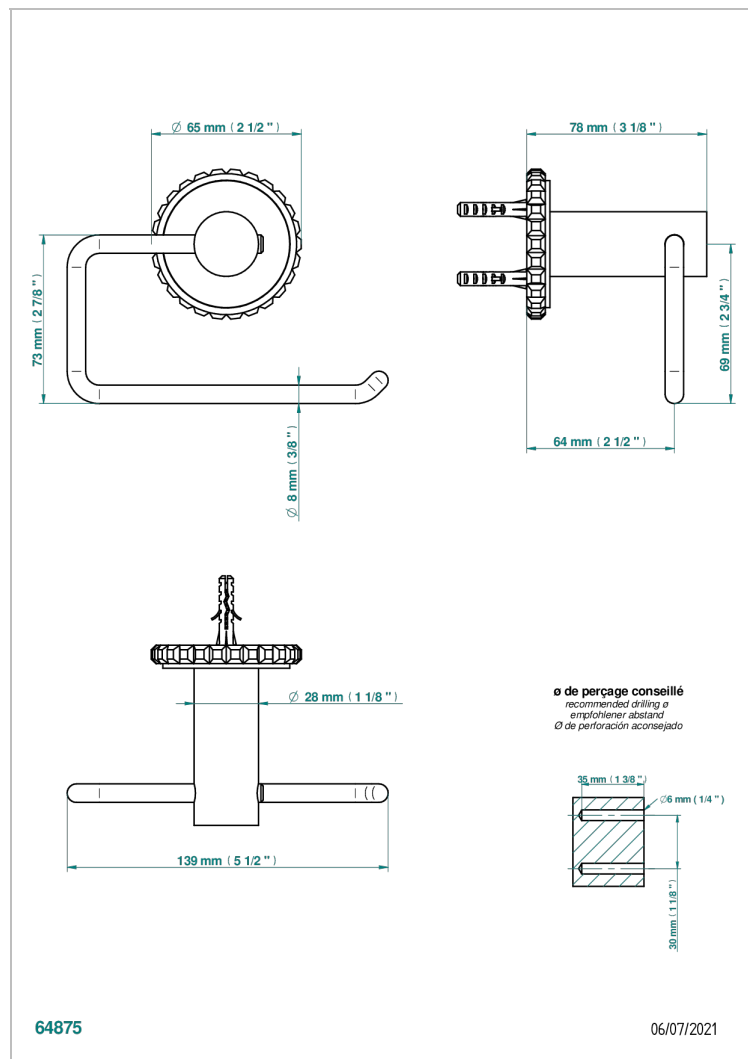

SYSTEM HOWLITE WITH LEVER HANDLES

G9H-538A

Toilet paper holder, single mount without cover

CHARACTERISTIC

- System Howlite with lever handles
- Toilet paper holder, single mount without cover

AVAILABLE FINITIONS