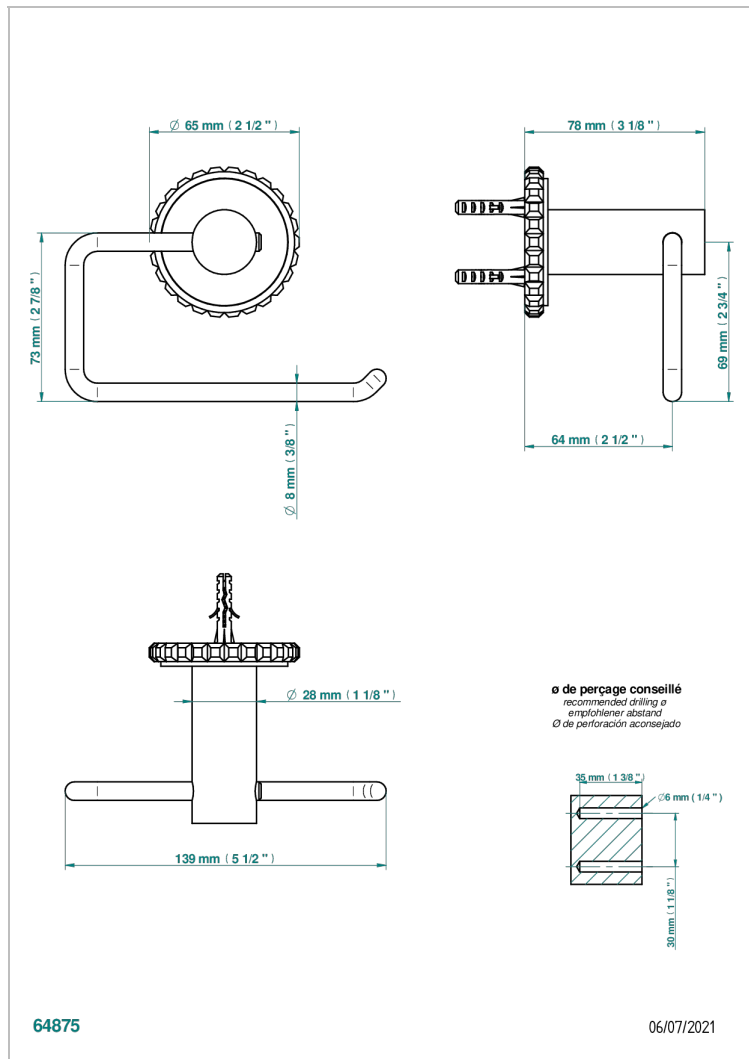

SYSTEM HOWLITE WITH LEVER

G9H-538A

Wall mounted WC paper holder without cover

THG
PARIS

CHARACTERISTIC

- System Howlite with lever
- Wall mounted WC paper holder without cover

AVAILABLE FINITIONS

Antique nickel - H28
Black ceram - D30
Blush PVD - H62
Brass color PVD - H49
Brown bronze color PVD - F33
Gold color PVD - H52

Nickel color PVD - H55
Polished chrome (color finish) - A02
Polished gold (color finish) - F01
Polished nickel - B01
Soft gold - F30
Soft matt gold - F31

Umber PVD - H66
Varnished matt antique red copper
(color finish) - H07