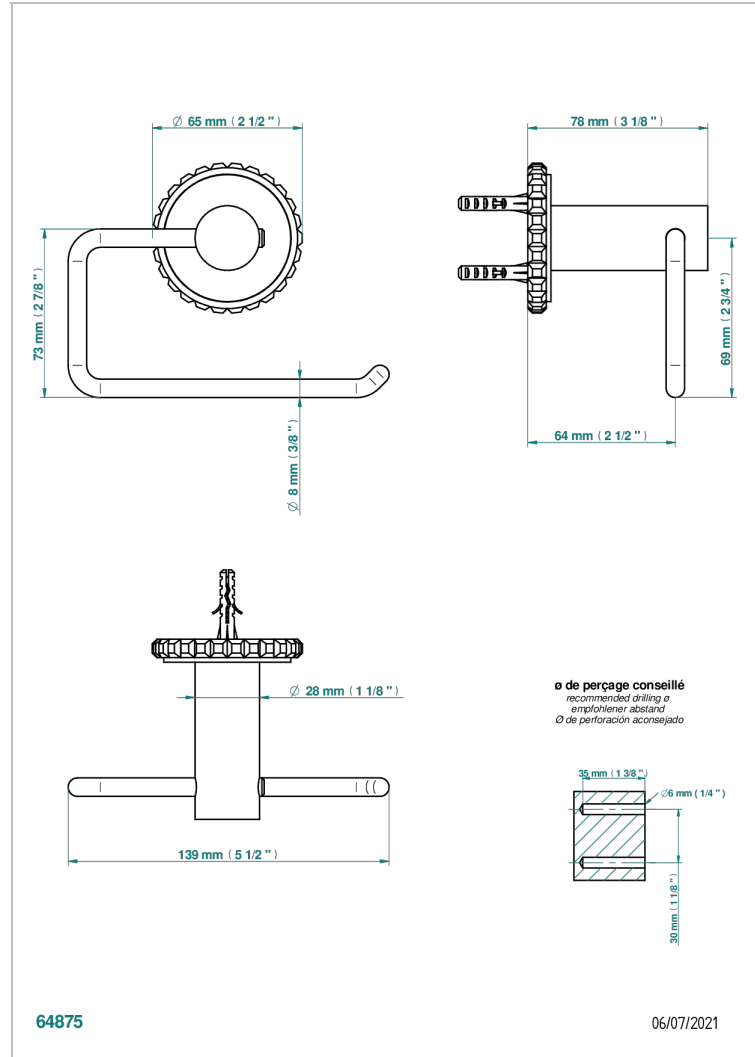

SYSTEM HOWLITE

G9G-538A

Toilet paper holder, single mount without cover

CHARACTERISTIC

- System Howlite
- Toilet paper holder, single mount without cover

AVAILABLE FINITIONS

Black ceram - D30
Blush PVD - H62
Brass color PVD - H49
Brown bronze color PVD - F33
Chrome polished - A02
Copper antique matt, coated - H07

Matt nickel (American satin) - C01
Matt nickel color PVD - H56
Nickel antique / Sovereign - H28
Nickel color PVD - H55
Nickel polished - B01
Soft gold - F30

Soft matt gold - F31
Umber PVD - H66