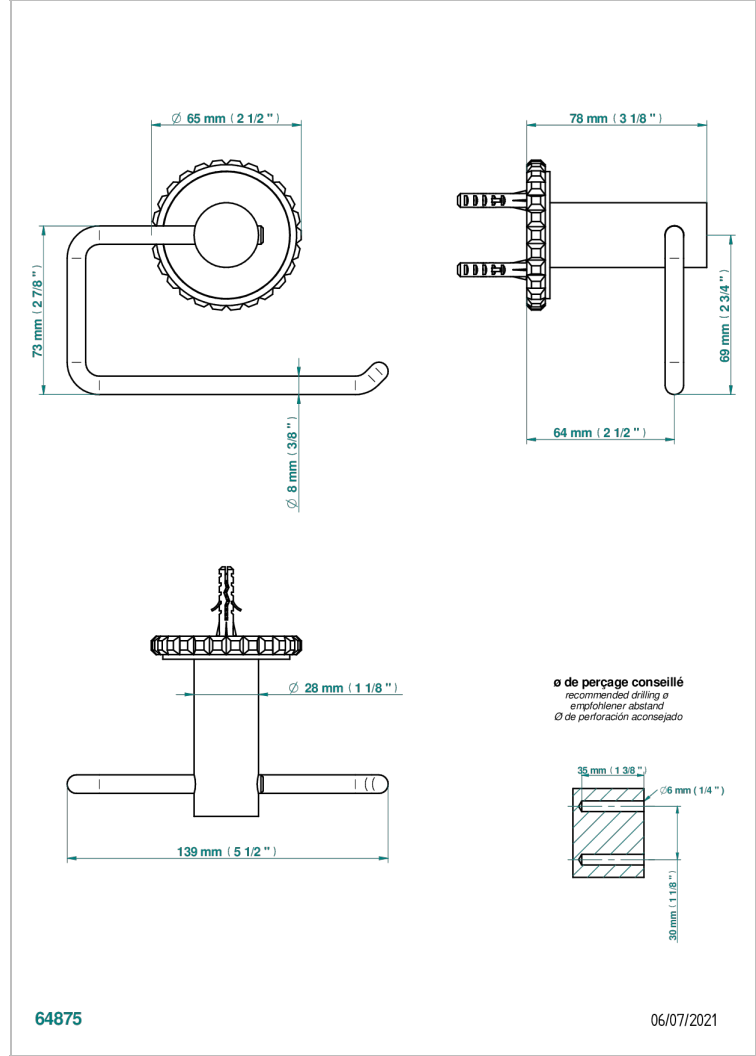

# SYSTEM HOWLITE

G9G-538A

Wall mounted WC paper holder without cover

THG<sup>®</sup>  
PARIS

## CHARACTERISTIC

- System Howlite
- Wall mounted WC paper holder without cover

## AVAILABLE FINITIONS

Antique nickel - H28  
Black ceram - D30  
Blush PVD - H62  
Brass color PVD - H49  
Brown bronze color PVD - F33  
Gold color PVD - H52

Graphite PVD - H64  
Lacquered light bronze - D01  
Matt Umber PVD - H67  
Matt blush PVD - H60  
Matt brass color PVD - H50  
Matt brown bronze color PVD - F34