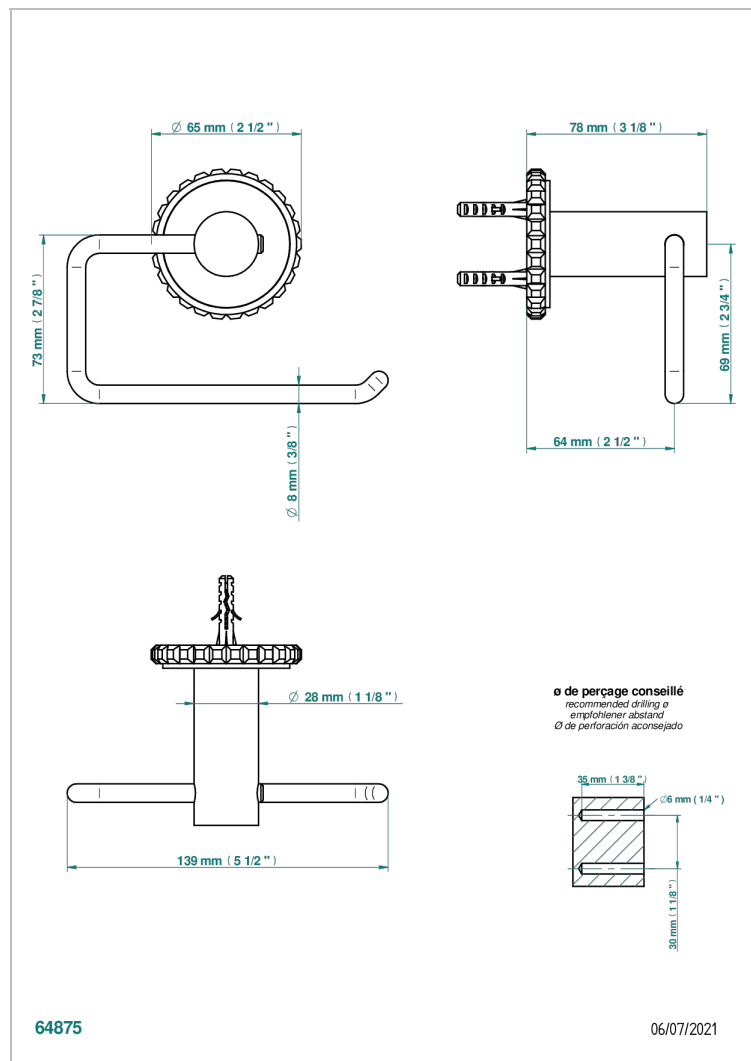

SYSTEM SQUARED METAL WITH LEVER HANDLES

G9F-538A

Toilet paper holder, single mount without cover

CHARACTERISTIC

- System Squared Metal with lever handles
- Toilet paper holder, single mount without cover

AVAILABLE FINITIONS