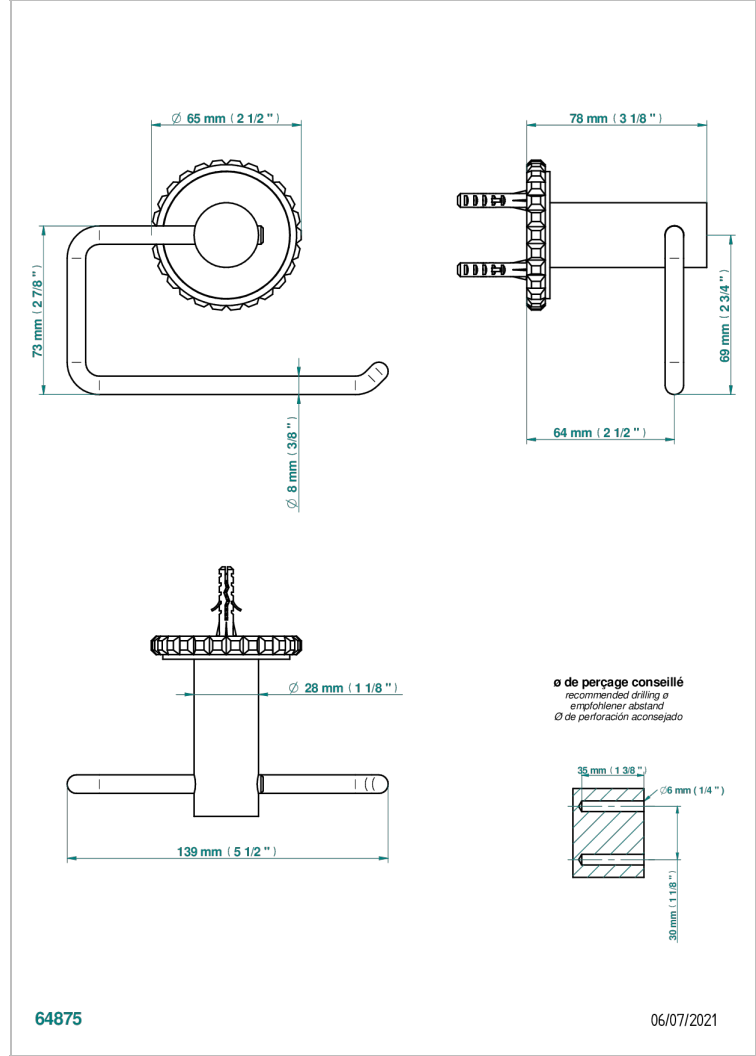

# SYSTEM SQUARED METAL

G9E-538A

Toilet paper holder, single mount without cover

## CHARACTERISTIC

- System Squared Metal
- Toilet paper holder, single mount without cover