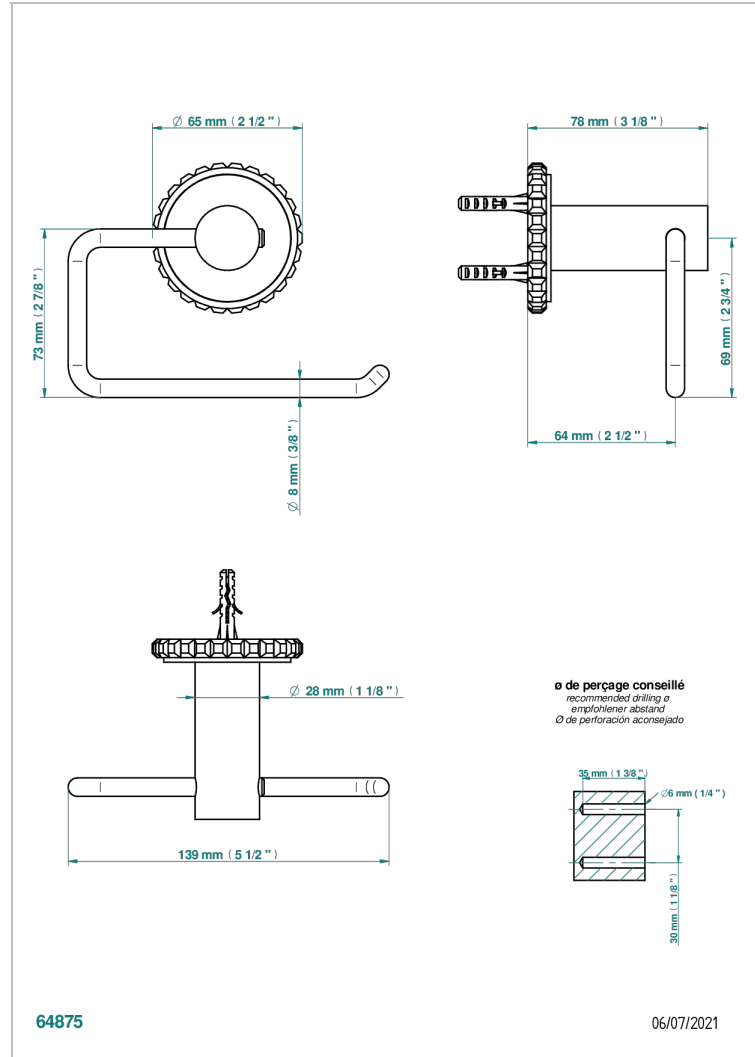

SYSTEM SQUARED METAL

G9E-538A

Wall mounted WC paper holder without cover

CHARACTERISTIC

- System Squared Metal
- Wall mounted WC paper holder without cover

AVAILABLE FINITIONS

Antique nickel - H28
Black ceram - D30
Blush PVD - H62
Brass color PVD - H49
Brown bronze color PVD - F33
Gold color PVD - H52

Nickel color PVD - H55
Polished chrome (color finish) - A02
Polished chrome with gold inlay - GA1
Polished gold (color finish) - F01
Polished nickel - B01
Soft gold - F30

Soft matt gold - F31
Umber PVD - H66
Varnished matt antique red copper (color finish) - H07