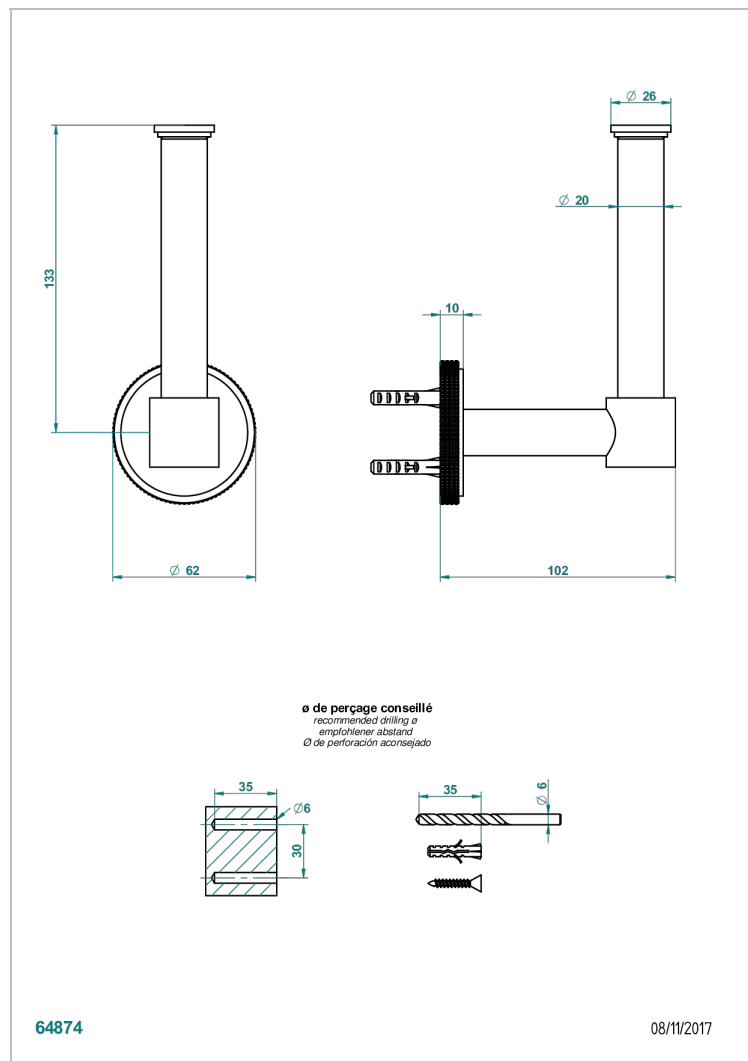

# SYSTEM DIAMOND METAL WITH LEVER HANDLES

G9D-542

Reserve toilet paper holder

## CHARACTERISTIC

- System Diamond Metal with lever handles
- Reserve toilet paper holder