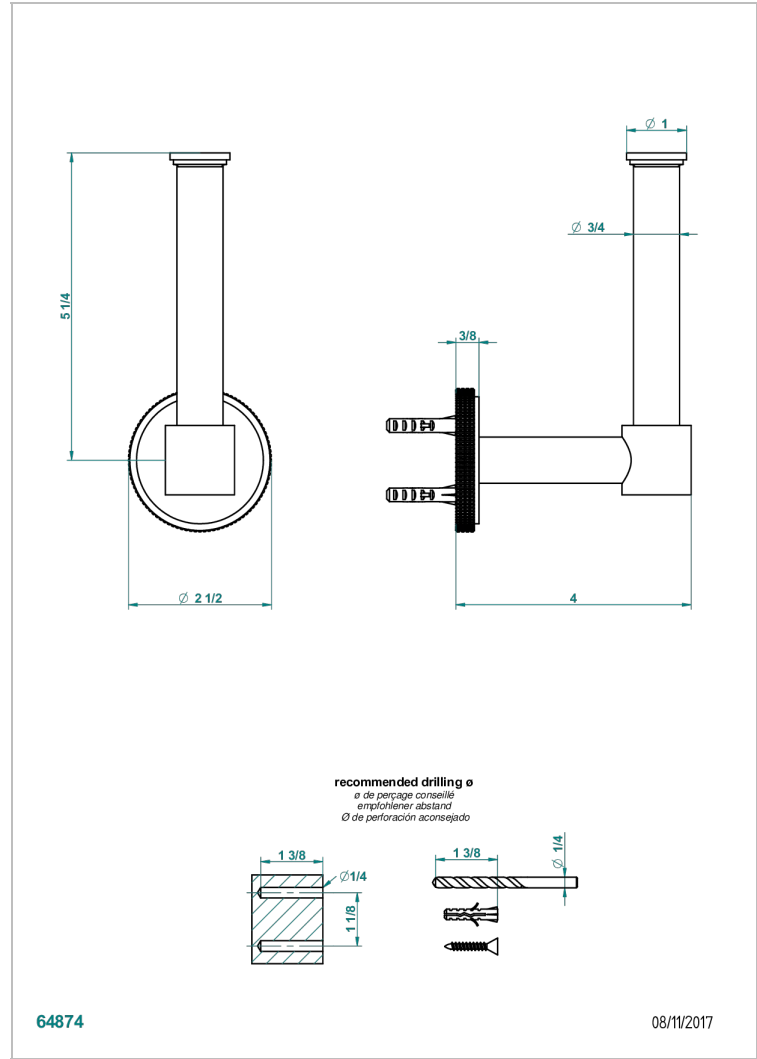

SYSTEM DIAMOND METAL WITH LEVER HANDLES

G9D-542

Reserve toilet paper holder

64874

08/11/2017

CHARACTERISTIC

- System Diamond Metal with lever handles
- Reserve toilet paper holder

AVAILABLE FINITIONS