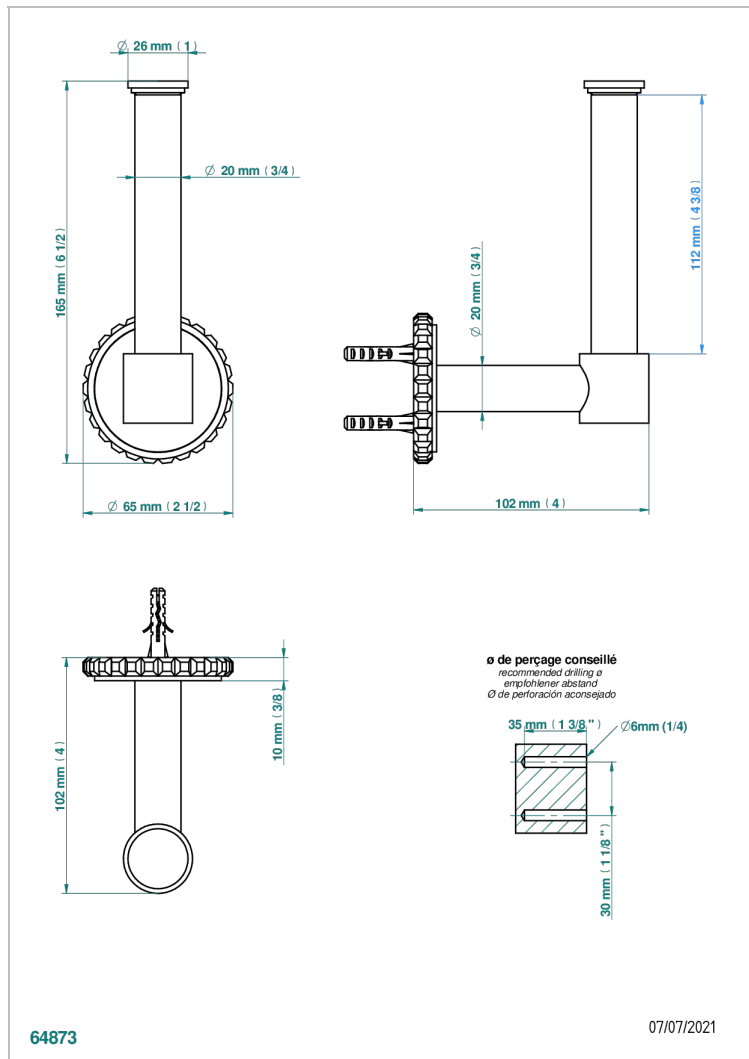

# SYSTEM CRYSTAL WITH LEVER HANDLES

G9K-542

Reserve toilet paper holder

64873

07/07/2021

## CHARACTERISTIC

- System Crystal with lever handles
- Reserve toilet paper holder