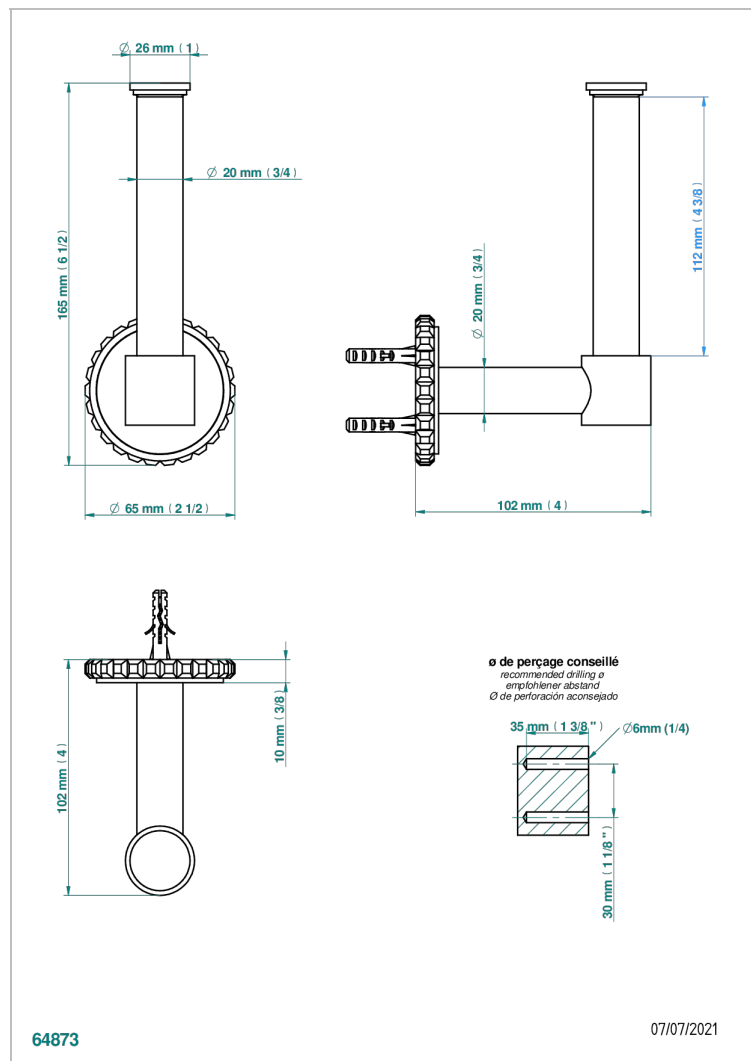

SYSTEM HOWLITE WITH LEVER HANDLES

G9H-542

Reserve toilet paper holder

64873

07/07/2021

CHARACTERISTIC

- System Howlite with lever handles
- Reserve toilet paper holder

AVAILABLE FINITIONS