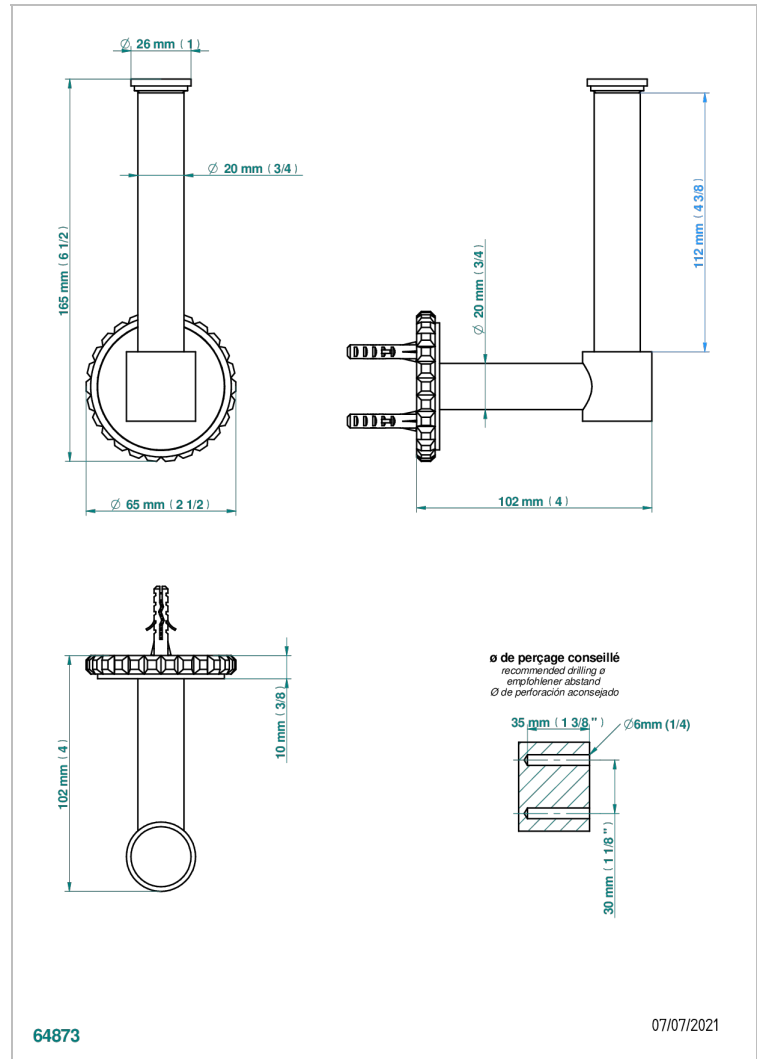

SYSTEM HOWLITE

G9G-542

Reserve toilet paper holder

THG[®]
PARIS

64873

07/07/2021

CHARACTERISTIC

- System Howlite
- Reserve toilet paper holder