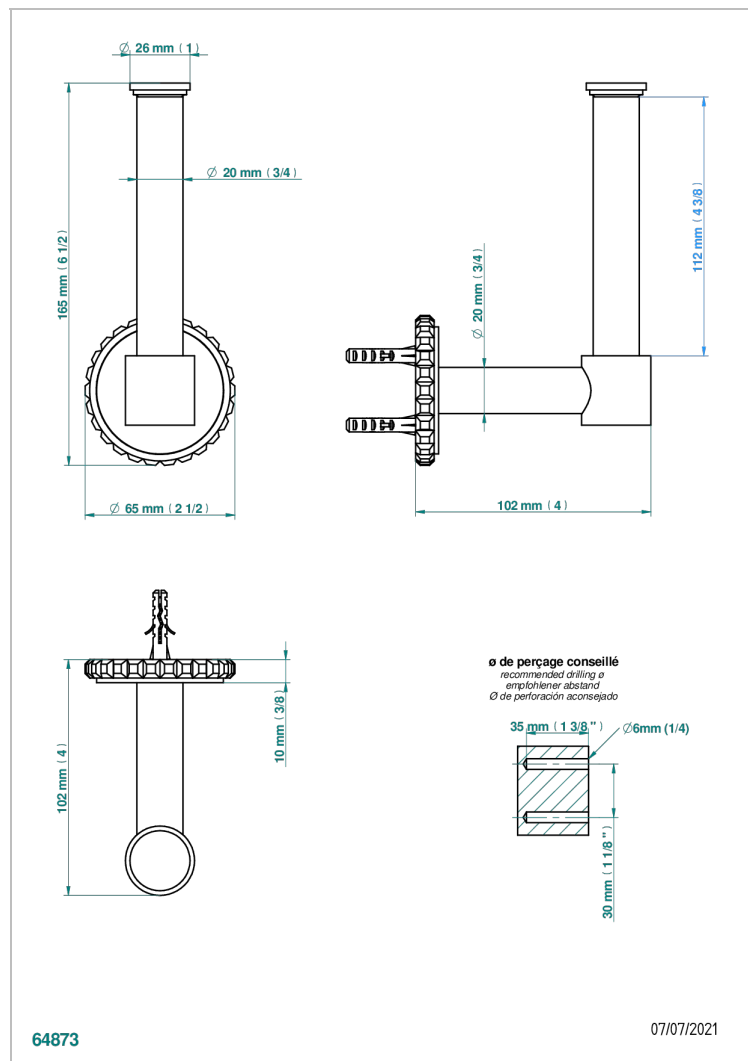

# SYSTEM SQUARED METAL WITH LEVER HANDLES

G9F-542

Reserve toilet paper holder

64873

07/07/2021

## CHARACTERISTIC

- System Squared Metal with lever handles
- Reserve toilet paper holder