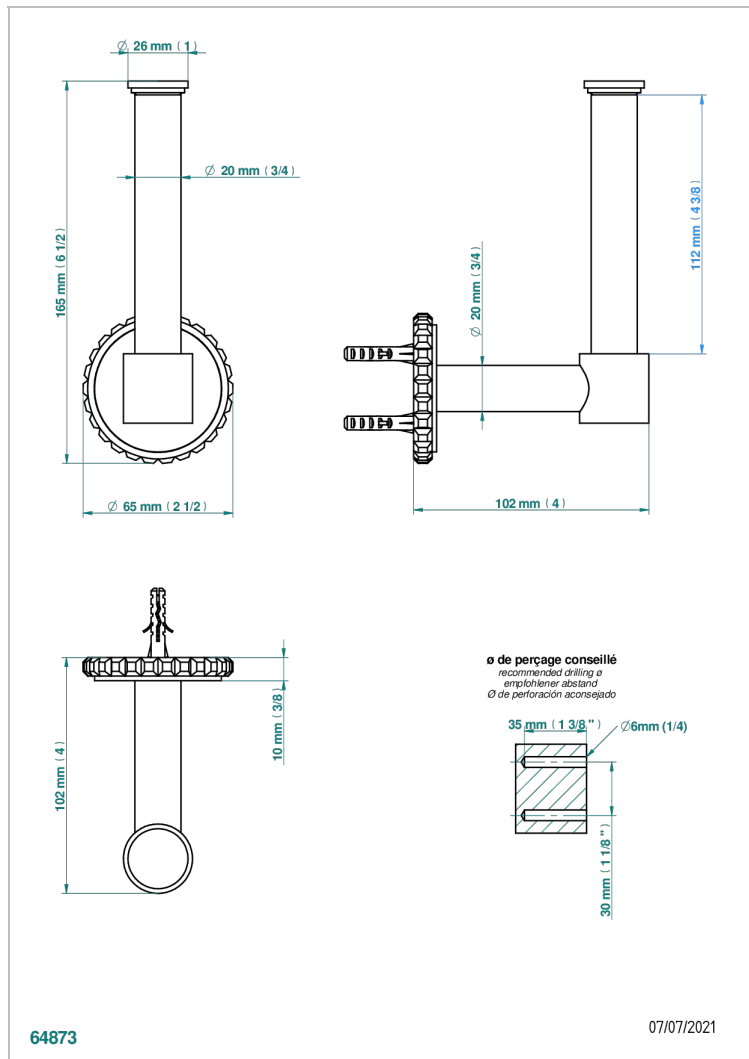

SYSTEM SQUARED METAL

G9E-542

Reserve toilet paper holder

THG[®]
PARIS

CHARACTERISTIC

- System Squared Metal
- Reserve toilet paper holder

AVAILABLE FINITIONS

Black ceram - D30
Blush PVD - H62
Brass color PVD - H49
Brown bronze color PVD - F33
Chrome polished - A02
Copper antique matt, coated - H07

Matt nickel (American satin) - C01
Matt nickel color PVD - H56
Nickel antique / Sovereign - H28
Nickel color PVD - H55
Nickel polished - B01
Polished chrome with gold inlay - GA1

Soft gold - F30
Soft matt gold - F31
Umber PVD - H66