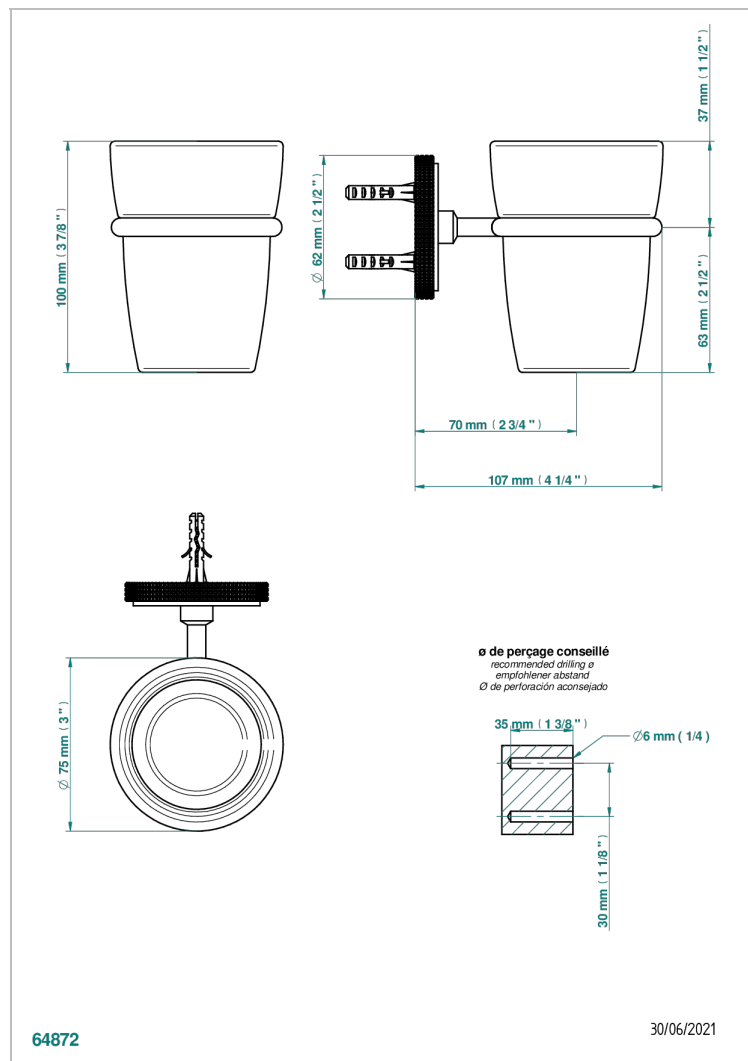

SYSTEM DIAMOND METAL WITH LEVER

G9D-536

Wall mounted glass tumbler and holder

CHARACTERISTIC

- System Diamond Metal with lever
- Wall mounted glass tumbler and holder

AVAILABLE FINITIONS

Antique nickel - H28
Black ceram - D30
Blush PVD - H62
Brass color PVD - H49
Brown bronze color PVD - F33
Gold color PVD - H52

Nickel color PVD - H55
Polished chrome (color finish) - A02
Polished chrome with gold inlay - GA1
Polished gold (color finish) - F01
Polished nickel - B01
Soft gold - F30

Soft matt gold - F31
Umber PVD - H66
Varnished matt antique red copper (color finish) - H07