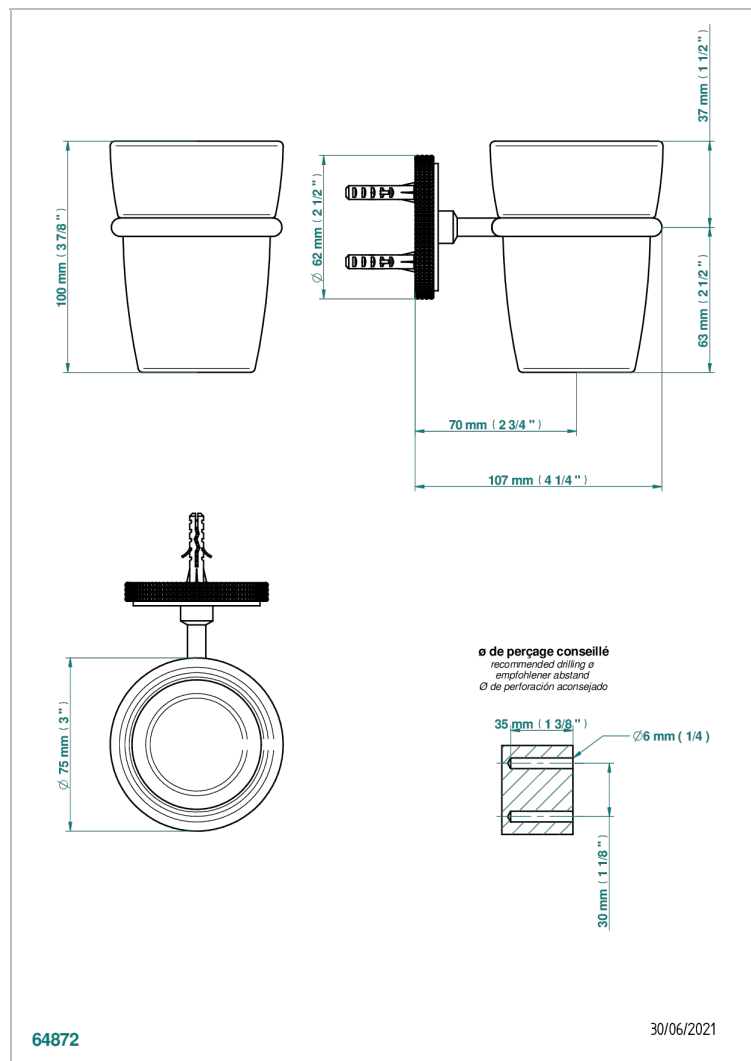

# SYSTEM DIAMOND METAL WITH LEVER

G9D-536

Wall mounted glass tumbler and holder

## CHARACTERISTIC

- System Diamond Metal with lever
- Wall mounted glass tumbler and holder