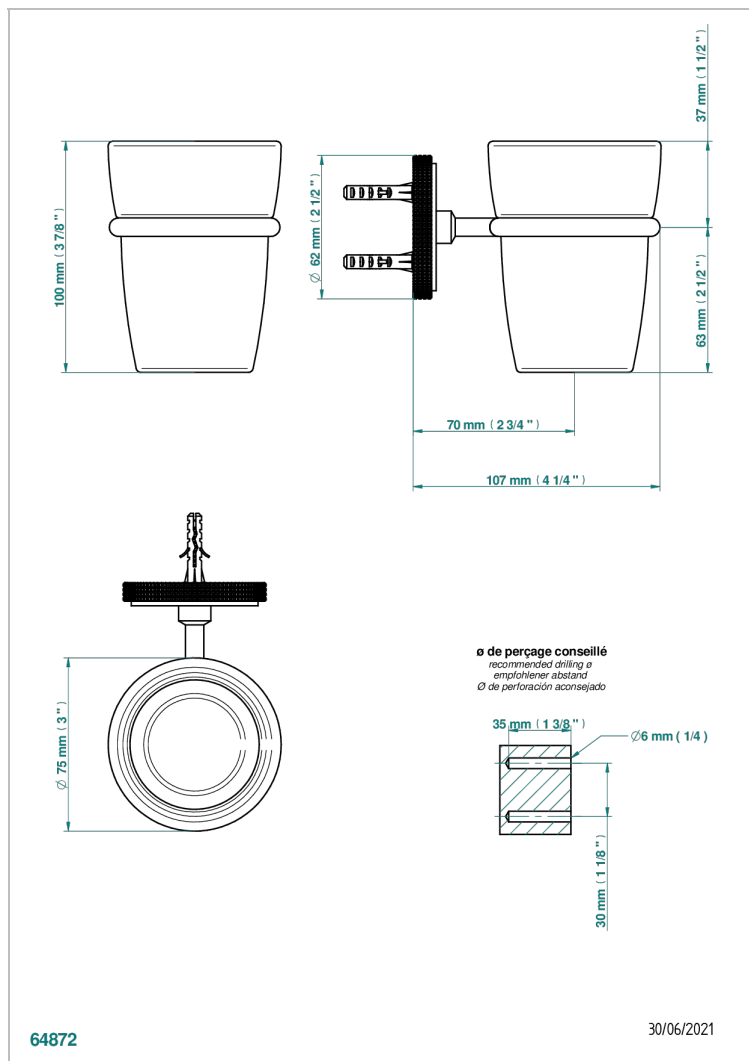

SYSTEM DIAMOND METAL WITH LEVER

G9D-536

壁挂式杯架，带杯子

特色

- System Diamond Metal with lever
- 壁挂式杯架，带杯子

可选饰面

Black ceram - D30
Blush PVD - H62
Graphite PVD - H64
Matt Umber PVD - H67
Matt blush PVD - H60
Matt graphite PVD - H65