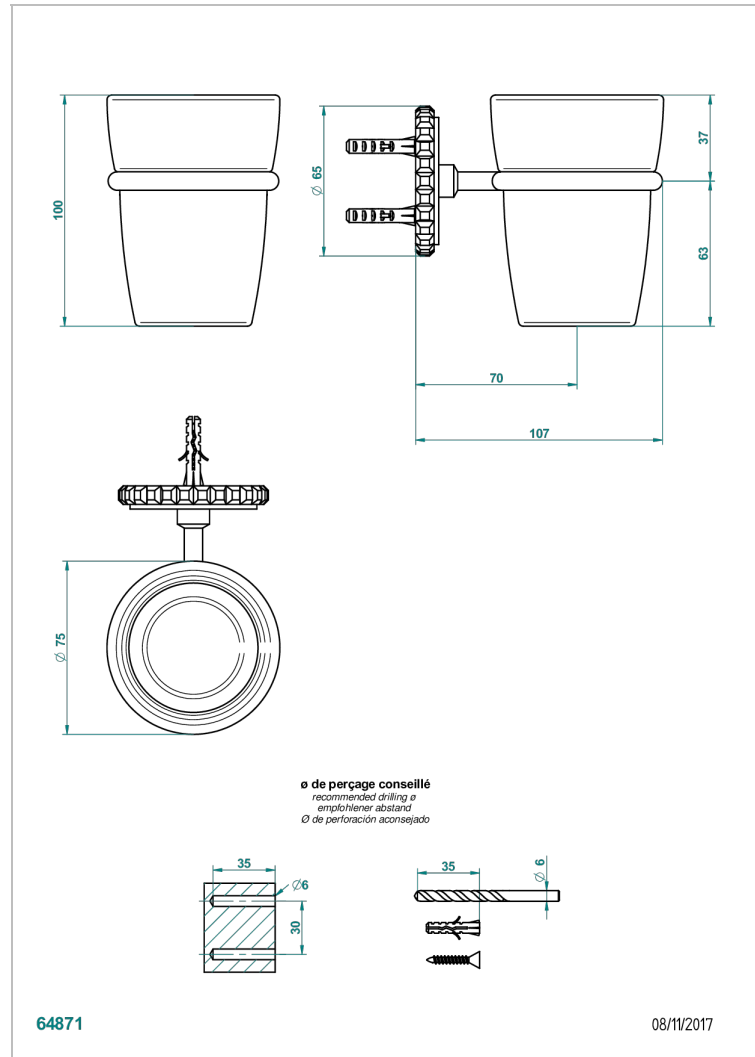

SYSTEM CRYSTAL WITH LEVER HANDLES

G9K-536

Tumbler holder, wall mounted

THG[®]
PARIS

CHARACTERISTIC

- System Crystal with lever handles
- Tumbler holder, wall mounted

AVAILABLE FINITIONS

Black ceram - D30
Blush PVD - H62
Brass color PVD - H49
Brown bronze color PVD - F33
Chrome polished - A02
Copper antique matt, coated - H07