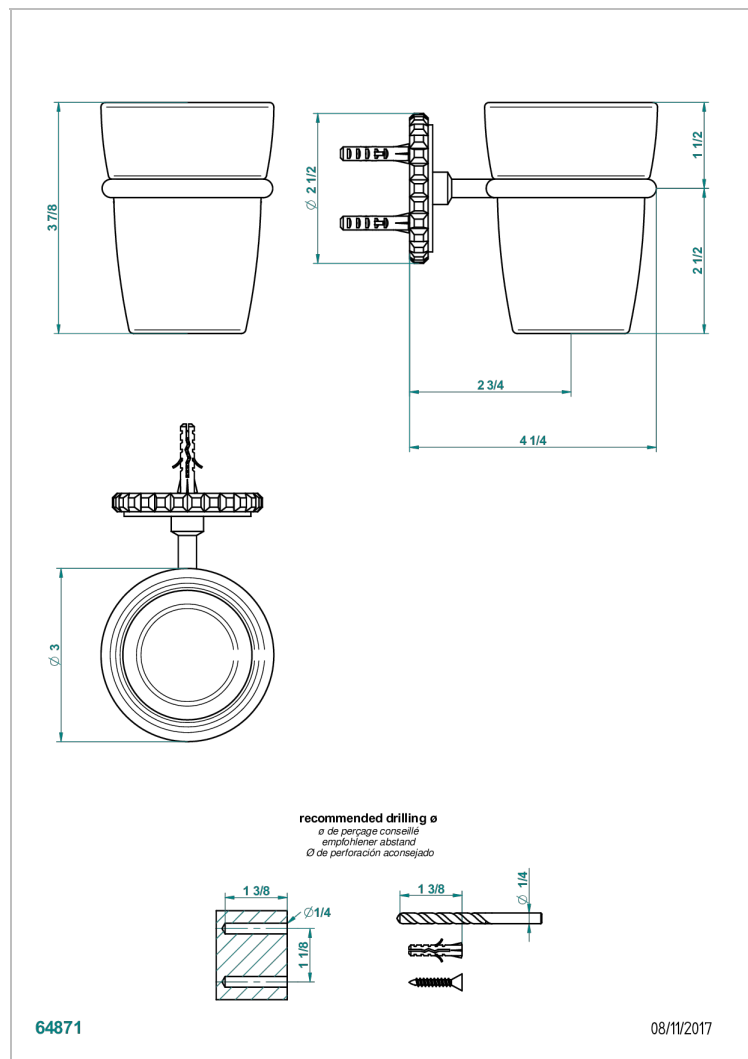

SYSTEM CRYSTAL WITH LEVER HANDLES

G9K-536

Tumbler holder, wall mounted

CHARACTERISTIC

- System Crystal with lever handles
- Tumbler holder, wall mounted

AVAILABLE FINITIONS

Black ceram - D30
Blush PVD - H62
Brass color PVD - H49
Brown bronze color PVD - F33
Chrome polished - A02
Copper antique matt, coated - H07