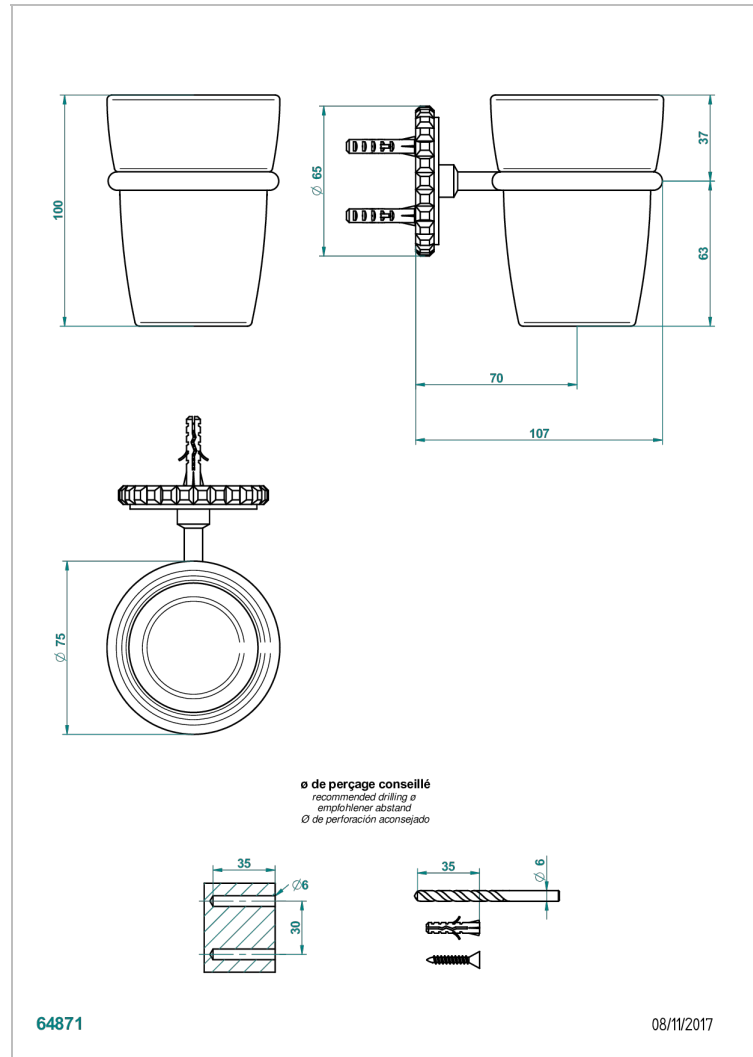

# SYSTEM CRYSTAL WITH LEVER

G9K-536

Wall mounted glass tumbler and holder

## CHARACTERISTIC

- System Crystal with lever
- Wall mounted glass tumbler and holder