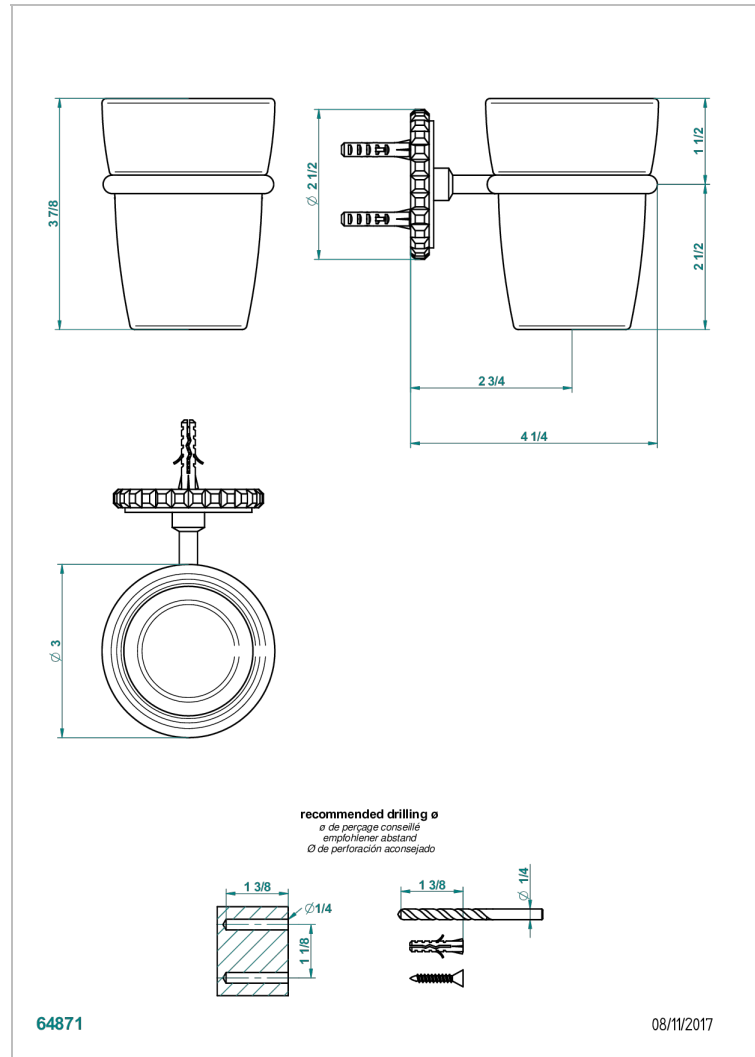

# SYSTEM CRYSTAL WITH LEVER

G9K-536

Wall mounted glass tumbler and holder

THG<sup>®</sup>  
PARIS

## CHARACTERISTIC

- System Crystal with lever
- Wall mounted glass tumbler and holder