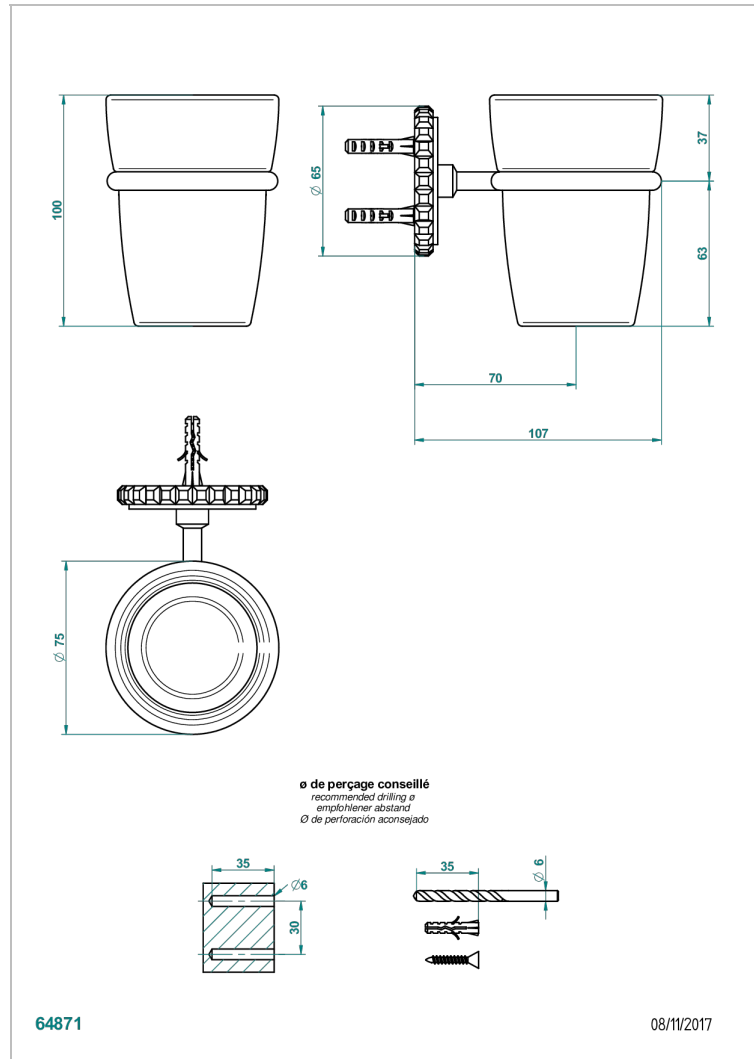

SYSTEM CRYSTAL WITH LEVER

G9K-536

Wall mounted glass tumbler and holder

CHARACTERISTIC

- System Crystal with lever
- Wall mounted glass tumbler and holder

AVAILABLE FINITIONS

Antique nickel - H28
 Black ceram - D30
 Blush PVD - H62
 Brass color PVD - H49
 Brown bronze color PVD - F33
 Gold color PVD - H52