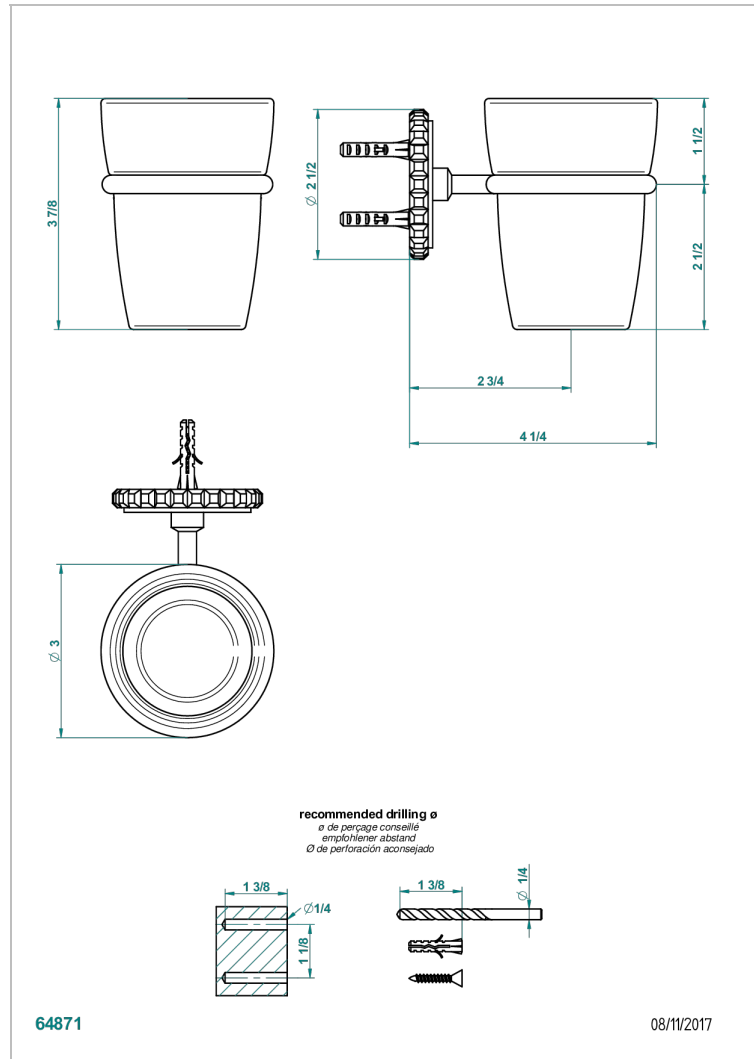

# SYSTEM CRYSTAL WITH LEVER

G9K-536

Wall mounted glass tumbler and holder

THG<sup>®</sup>  
PARIS

## CHARACTERISTIC

- System Crystal with lever
- Wall mounted glass tumbler and holder