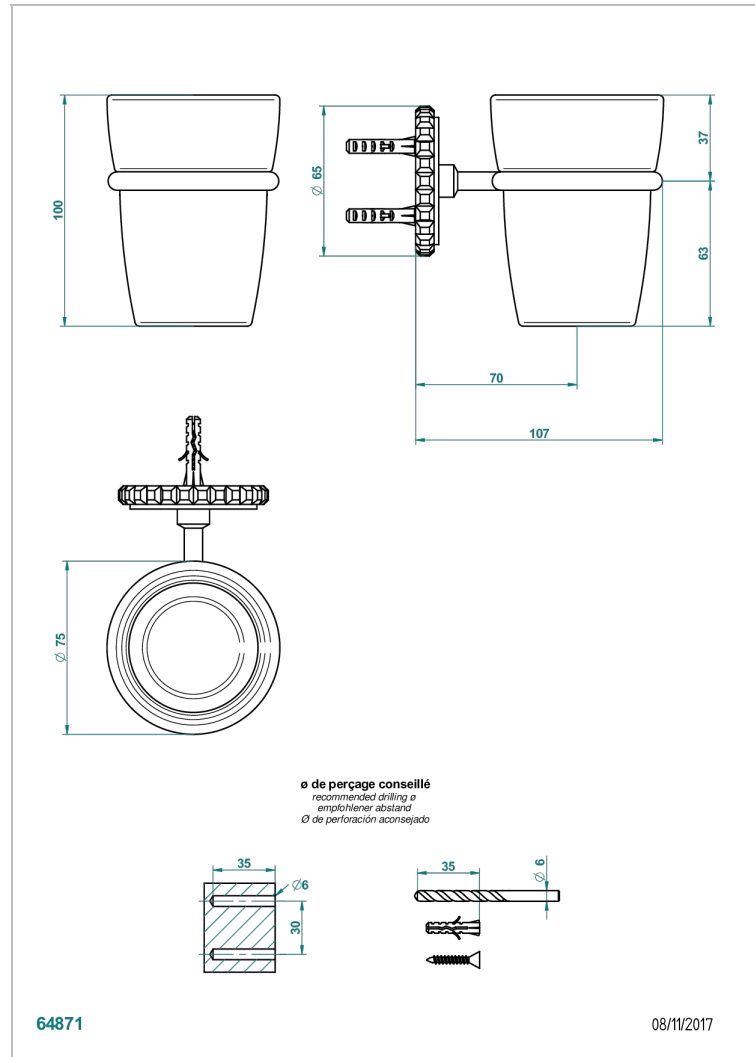

SYSTEM CRYSTAL

G9J-536

Tumbler holder, wall mounted

CHARACTERISTIC

- System Crystal
- Tumbler holder, wall mounted

AVAILABLE FINITIONS

Black ceram - D30
 Blush PVD - H62
 Brass color PVD - H49
 Brown bronze color PVD - F33
 Chrome polished - A02
 Copper antique matt, coated - H07