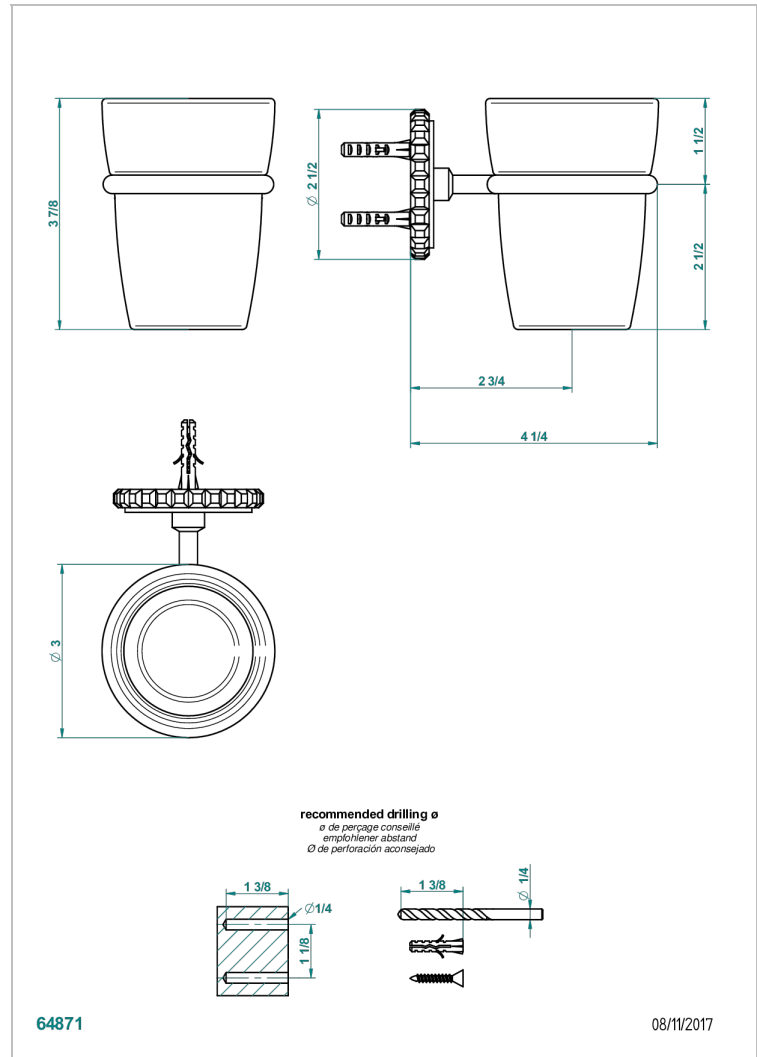

SYSTEM CRYSTAL

G9J-536

Tumbler holder, wall mounted

THG[®]
PARIS

CHARACTERISTIC

- System Crystal
- Tumbler holder, wall mounted

AVAILABLE FINITIONS

Black ceram - D30
Blush PVD - H62
Brass color PVD - H49
Brown bronze color PVD - F33
Chrome polished - A02
Copper antique matt, coated - H07