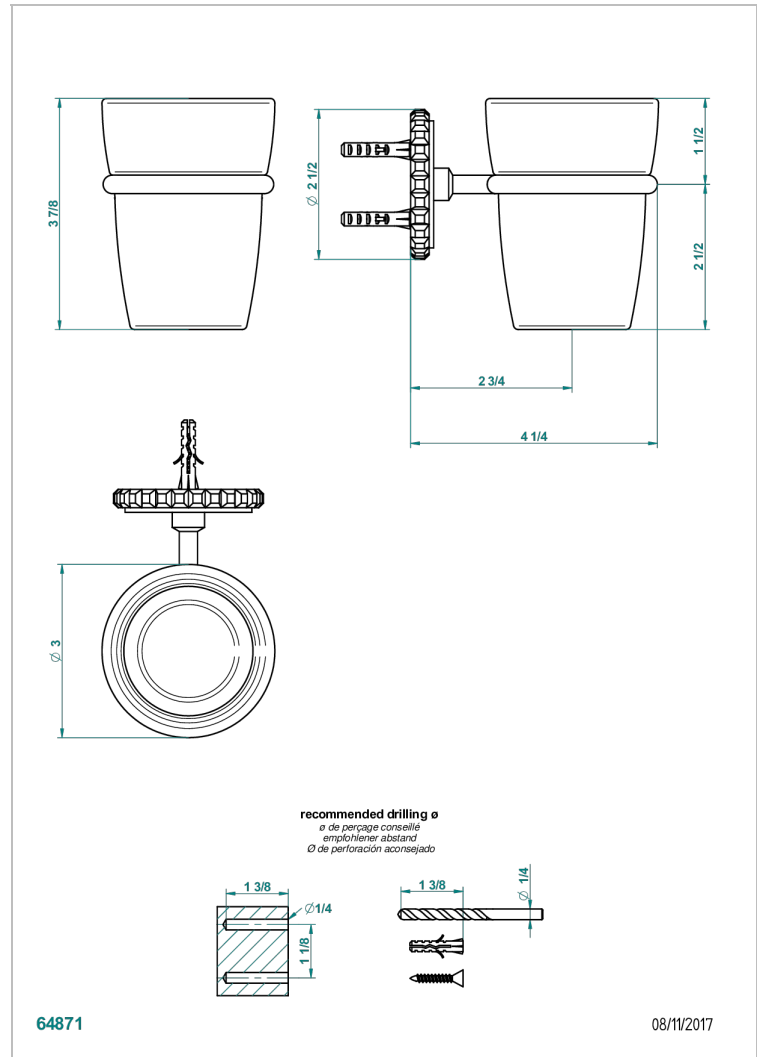

SYSTEM CRYSTAL

G9J-536

Wall mounted glass tumbler and holder

THG[®]
PARIS

CHARACTERISTIC

- System Crystal
- Wall mounted glass tumbler and holder

AVAILABLE FINITIONS

Antique nickel - H28
Black ceram - D30
Blush PVD - H62
Brass color PVD - H49
Brown bronze color PVD - F33
Gold color PVD - H52