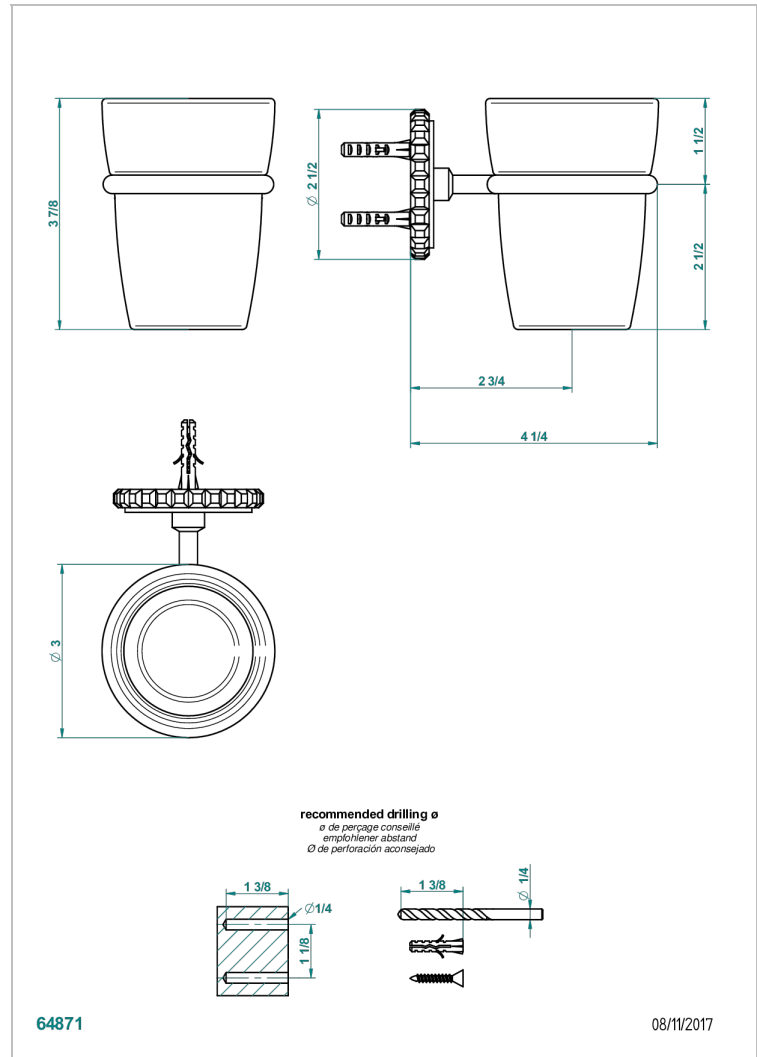

# SYSTEM CRYSTAL

G9J-536

Wall mounted glass tumbler and holder

THG<sup>®</sup>  
PARIS

## CHARACTERISTIC

- System Crystal
- Wall mounted glass tumbler and holder