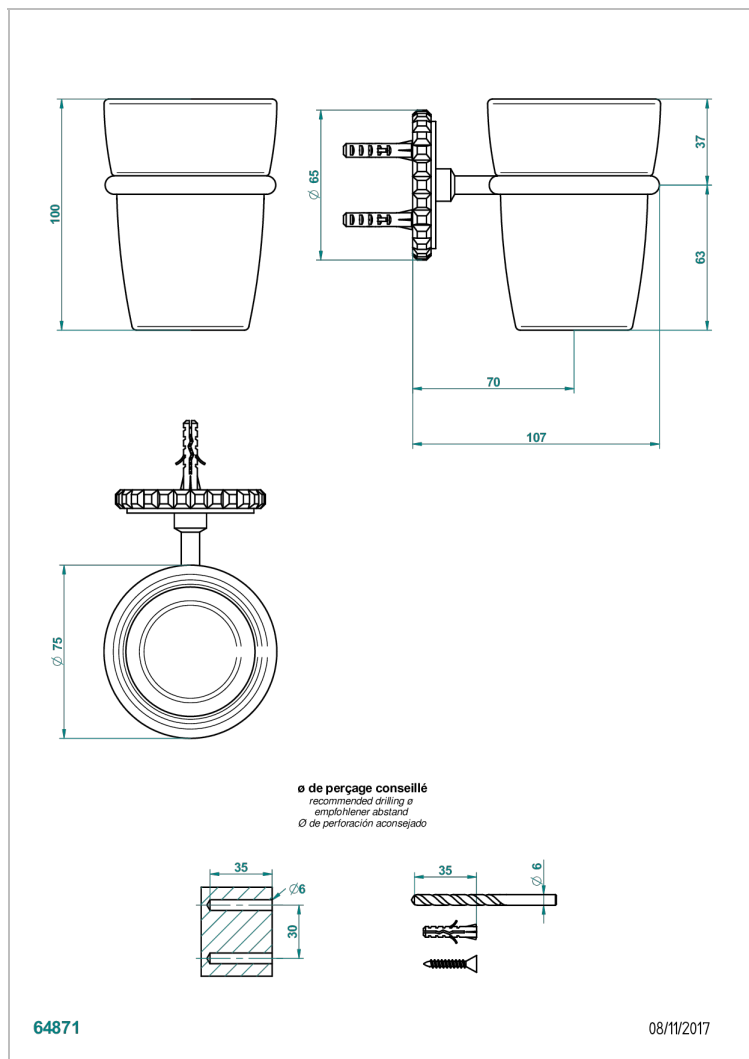

SYSTEM HOWLITE WITH LEVER

G9H-536

Wall mounted glass tumbler and holder

THG[®]
PARIS

CHARACTERISTIC

- System Howlite with lever
- Wall mounted glass tumbler and holder

AVAILABLE FINITIONS

Antique nickel - H28
Black ceram - D30
Blush PVD - H62
Brass color PVD - H49
Brown bronze color PVD - F33
Gold color PVD - H52