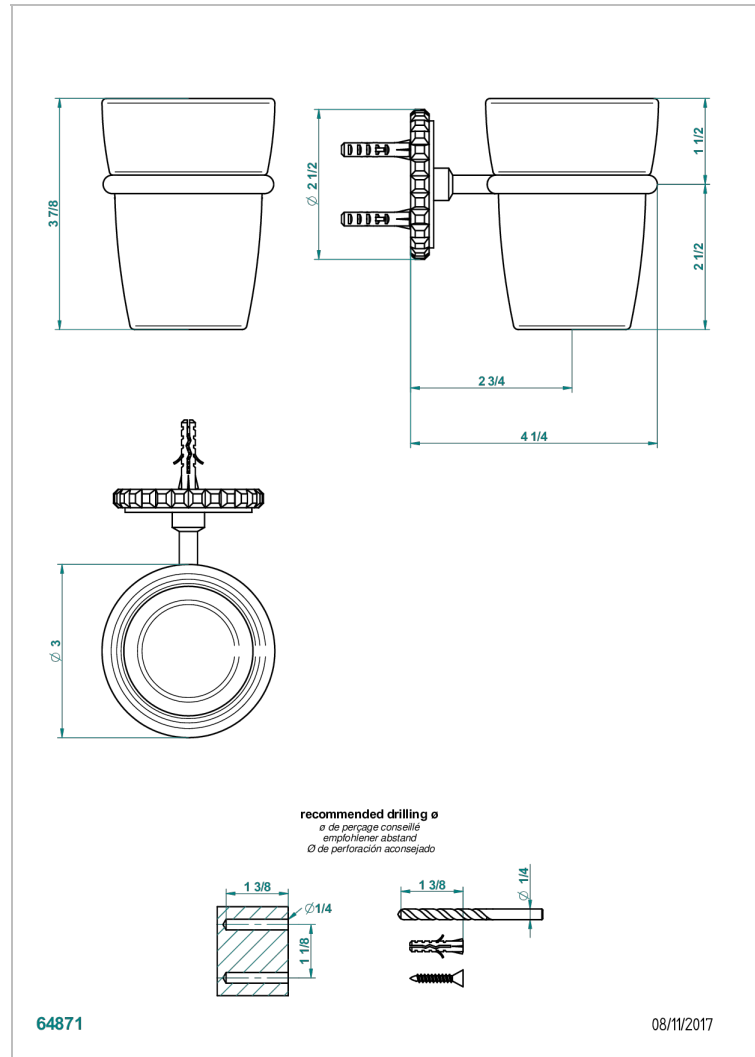

# SYSTEM HOWLITE WITH LEVER

G9H-536

Wall mounted glass tumbler and holder

THG<sup>®</sup>  
PARIS

## CHARACTERISTIC

- System Howlite with lever
- Wall mounted glass tumbler and holder