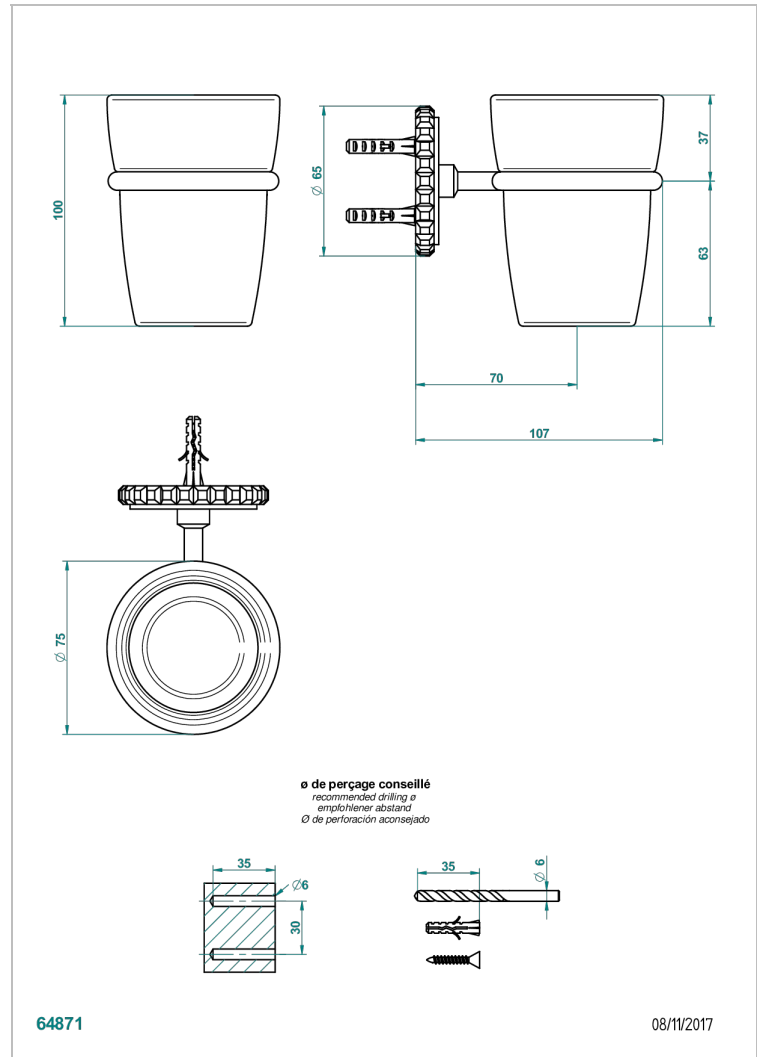

SYSTEM HOWLITE

G9G-536

Tumbler holder, wall mounted

THG[®]
PARIS

CHARACTERISTIC

- System Howlite
- Tumbler holder, wall mounted

AVAILABLE FINITIONS

Black ceram - D30
 Blush PVD - H62
 Brass color PVD - H49
 Brown bronze color PVD - F33
 Chrome polished - A02
 Copper antique matt, coated - H07