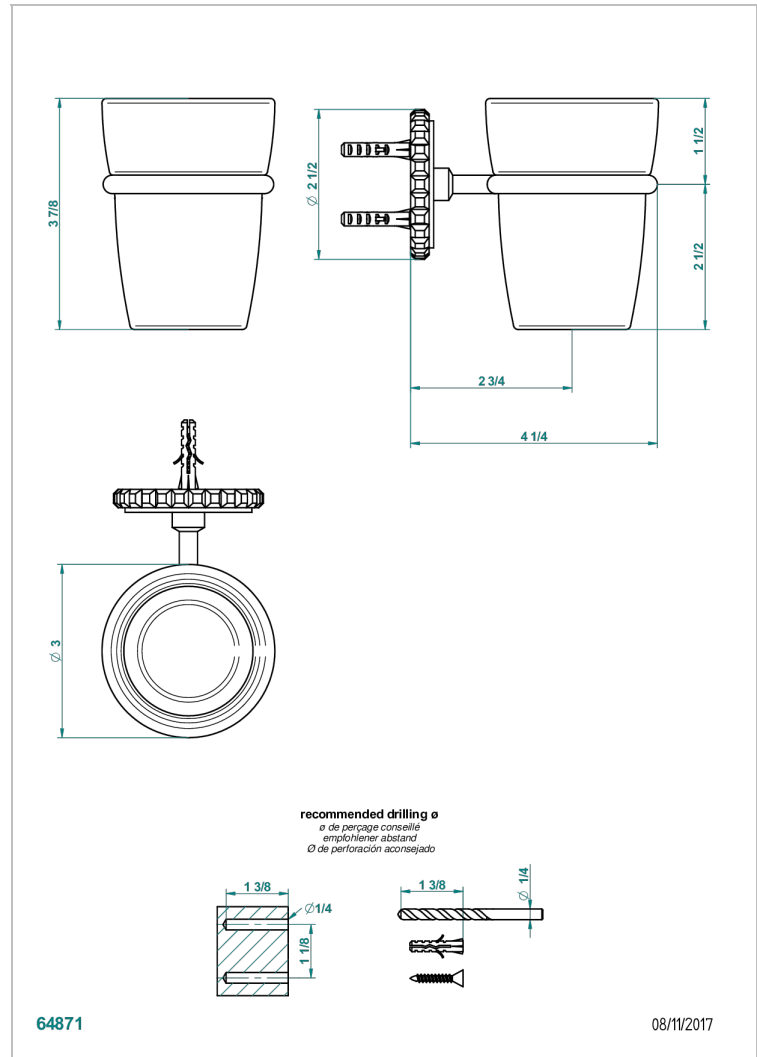

# SYSTEM HOWLITE

G9G-536

Tumbler holder, wall mounted

THG<sup>®</sup>  
PARIS

## CHARACTERISTIC

- System Howlite
- Tumbler holder, wall mounted