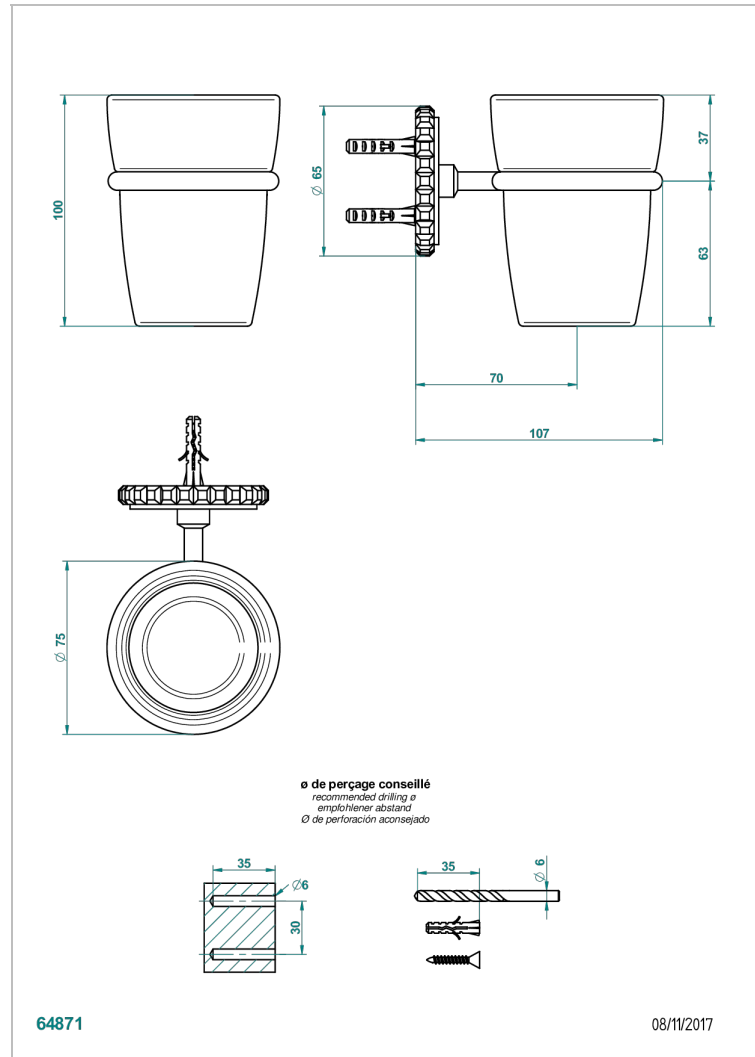

SYSTEM HOWLITE

G9G-536

Wall mounted glass tumbler and holder

CHARACTERISTIC

- System Howlite
- Wall mounted glass tumbler and holder

AVAILABLE FINITIONS

Antique nickel - H28
 Black ceram - D30
 Blush PVD - H62
 Brass color PVD - H49
 Brown bronze color PVD - F33
 Gold color PVD - H52