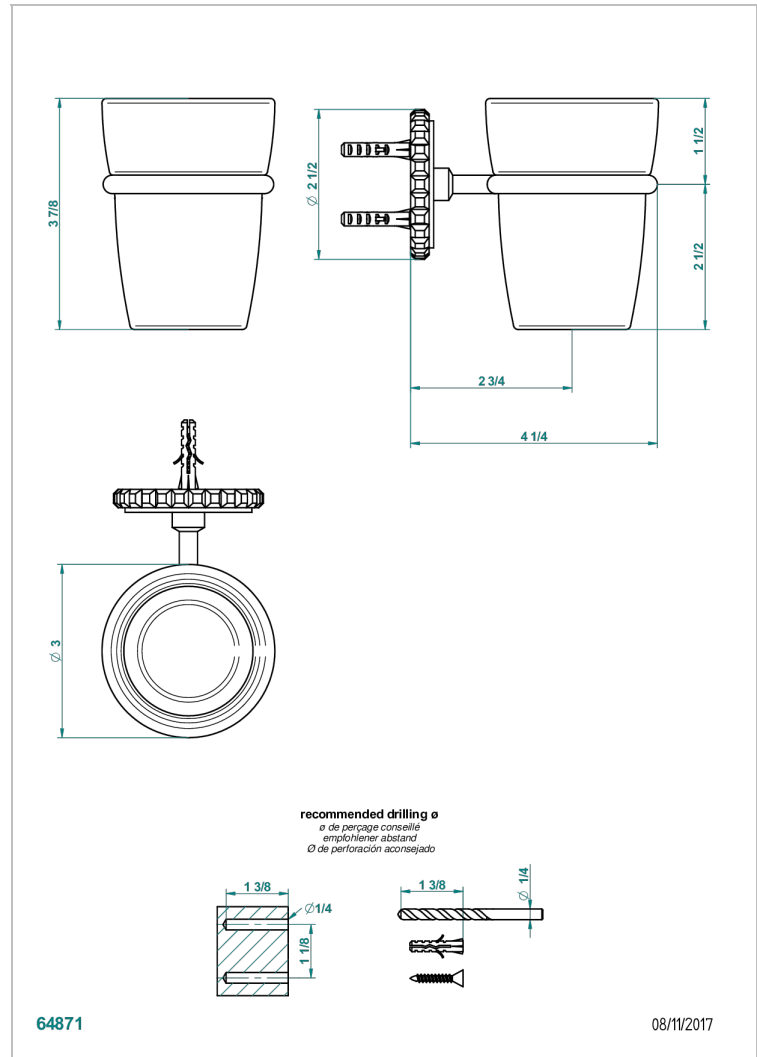

SYSTEM HOWLITE

G9G-536

Wall mounted glass tumbler and holder

THG[®]
PARIS

CHARACTERISTIC

- System Howlite
- Wall mounted glass tumbler and holder

AVAILABLE FINITIONS

Antique nickel - H28
Black ceram - D30
Blush PVD - H62
Brass color PVD - H49
Brown bronze color PVD - F33
Gold color PVD - H52